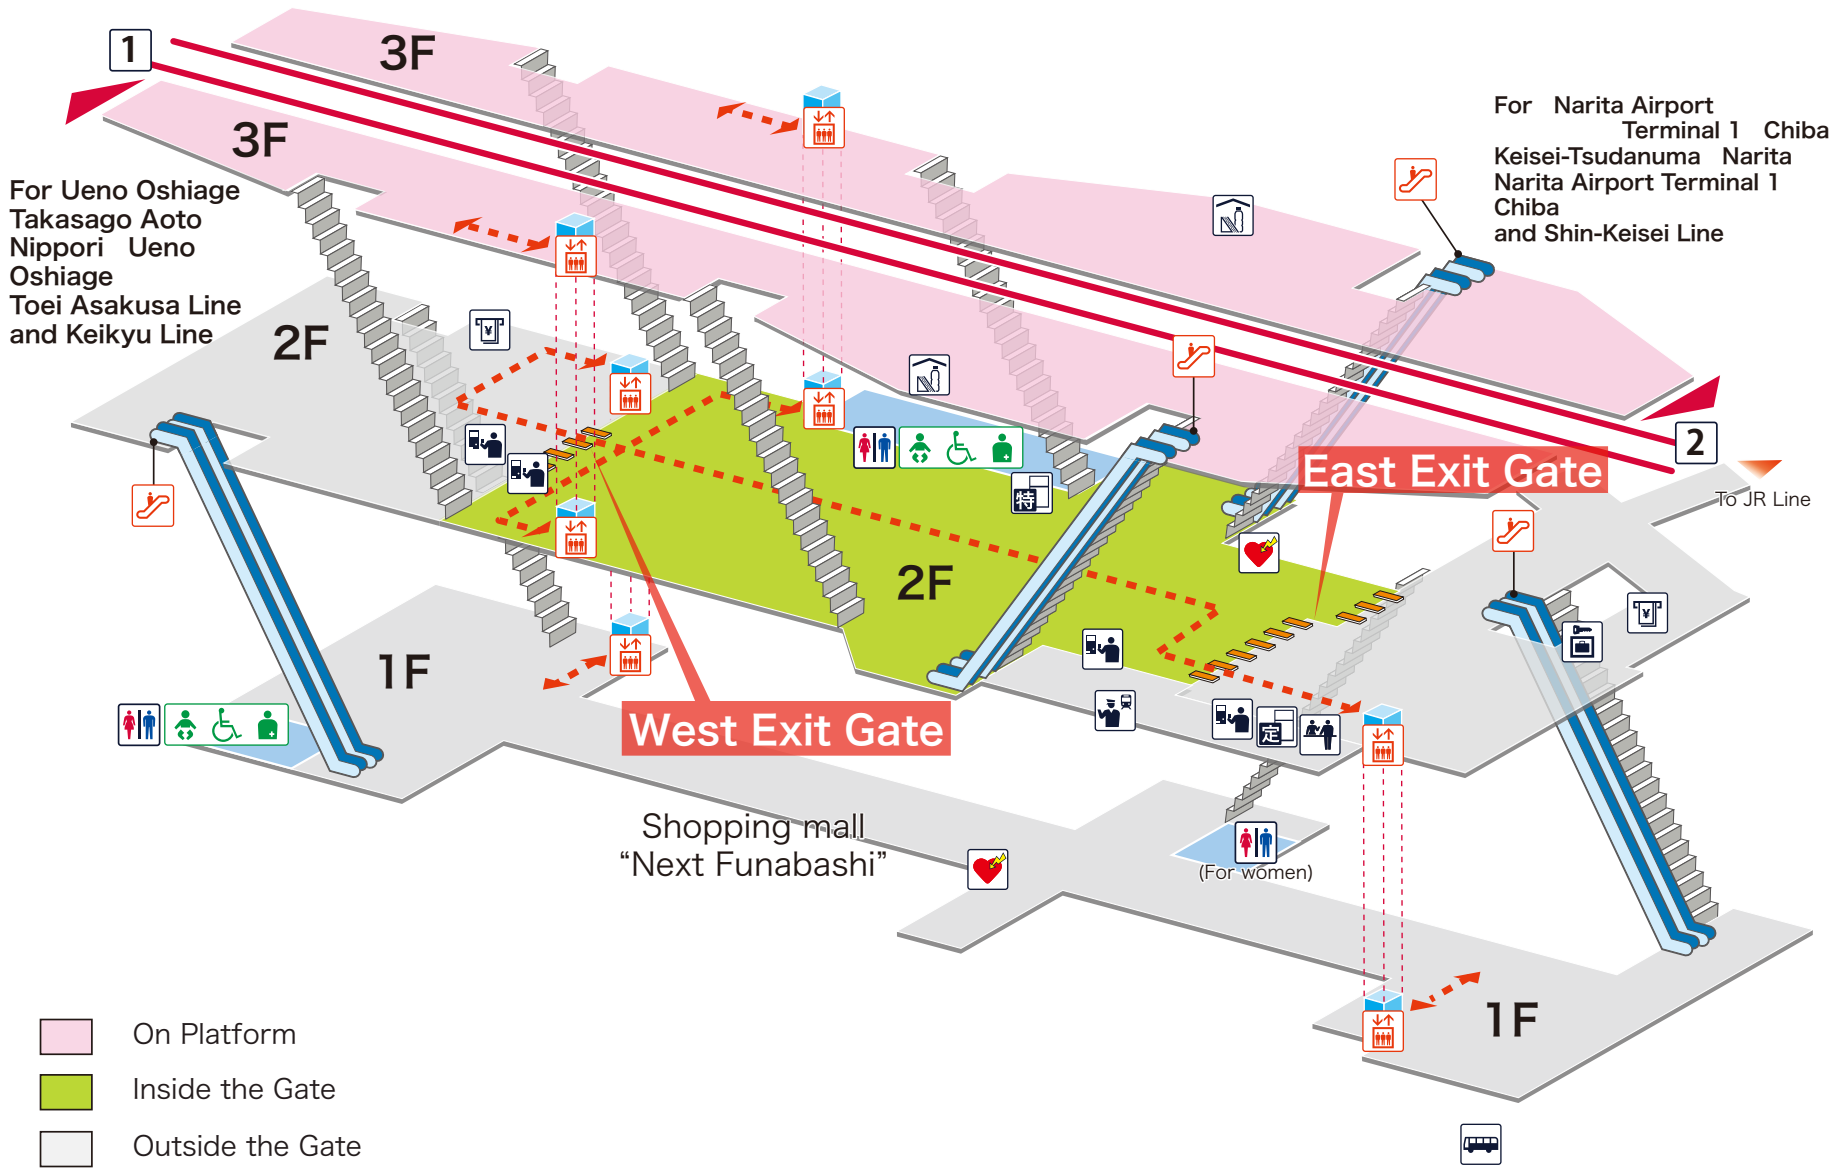

- 1 For Ueno Oshiage Takasago Aoto Nippori Ueno Oshiage
Toei Asakusa Line and Keikyū Line
- 2 For Narita Airport Terminal 1 Chiba Keisei-Tsudanuma Narita Narita Airport Terminal 1
Chiba and Shin-Keisei Line

- ### Legend
- Station Office
 - Tickets/Fair Adjustment Office
 - Commuting Pass Ticket Office
 - Limited Express Ticket Window
 - Vending Machine for Commuting Pass
 - Vending Machine for Limited Express Ticket
 - Elevator
 - Escalator
 - Stair Lift
 - Slope
 - Restroom
 - Baby Seat
 - Wheelchair Restroom
 - Ostomate
 - Shop
 - Convenience Store
 - Waiting Room
 - Lost and Found
 - Café
 - AED (Automated External Defibrillator)
 - ATM
 - Coin Locker
 - Bus Stop
 - Taxi Stand
 - Question & answer
 - Information

- On Platform
- Inside the Gate
- Outside the Gate
- Barrier-Free Route