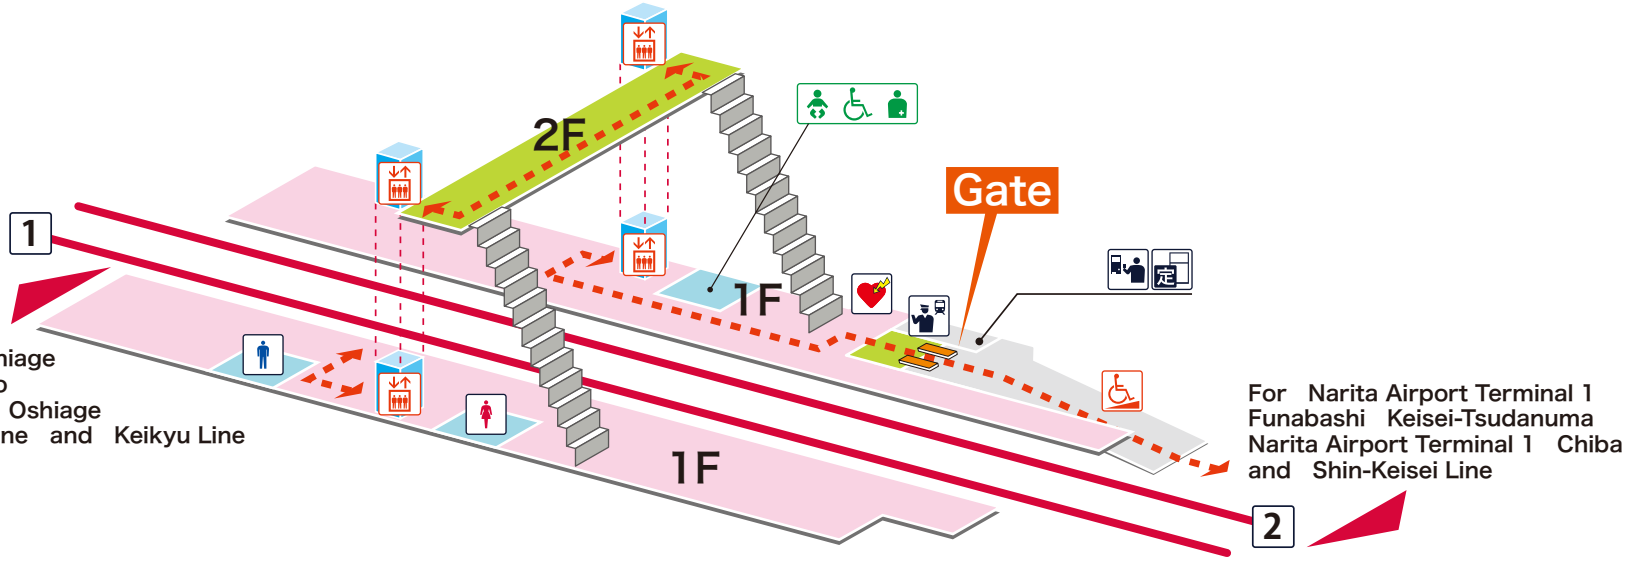

- 1** For Ueno Oshiage  
Takasago Aoto Nippori Ueno Oshiage Toei Asakusa Line and Keikyu Line
- 2** For Narita Airport Terminal 1  
Funabashi Keisei-Tsudanuma Narita Airport Terminal 1  
Chiba and Shin-Keisei Line

## Legend

- Station Office
- Tickets/Fair Adjustment Office
- Commuting Pass Ticket Office
- Limited Express Ticket Window
- Vending Machine for Commuting Pass
- Vending Machine for Limited Express Ticket
- Elevator
- Escalator
- Stair Lift
- Slope
- Restroom
- Baby Seat
- Wheelchair Restroom
- Ostomate
- Shop
- Convenience Store
- Waiting Room
- Lost and Found
- Café
- AED (Automated External Defibrillator)
- ATM
- Coin Locker
- Bus Stop
- Taxi Stand
- Question & answer
- Information

- On Platform
- Inside the Gate
- Outside the Gate
- Barrier-Free Route