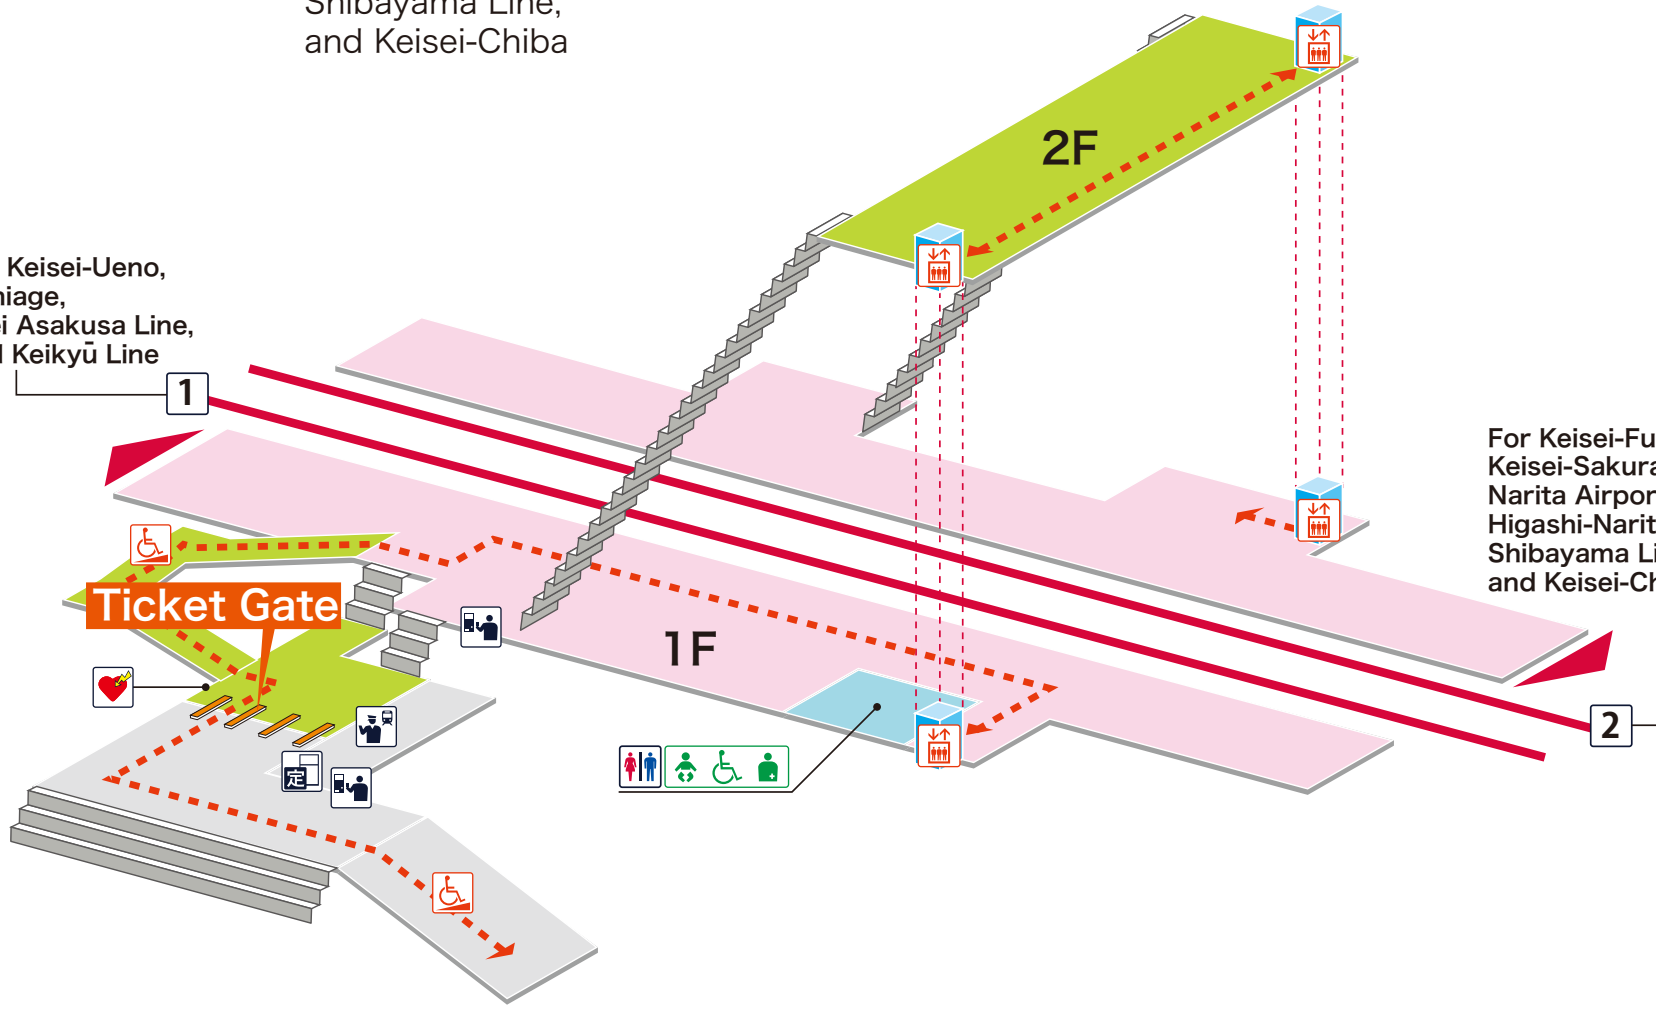

- 1 Keisei Main Line For Keisei-Ueno, Oshiage, Toei Asakusa Line and Keikyū Line
- 2 Keisei Main Line For Keisei-Funabashi, Keisei-Sakura, Narita Airport, Higashi-Narita, Shibayama Line, and Keisei-Chiba

For Keisei-Ueno, Oshiage, Toei Asakusa Line, and Keikyū Line

For Keisei-Funabashi, Keisei-Sakura, Narita Airport, Higashi-Narita, Shibayama Line, and Keisei-Chiba

- On Platform
- Inside Ticket Gate
- Outside Ticket Gate
- - - - - Barrier-Free Route

Legend

- Station Office
- Tickets/Fair Adjustment Office
- Commuting Pass Ticket Office
- Limited Express Ticket Window
- Vending Machine for Commuting Pass
- Vending Machine for Limited Express Ticket
- Elevator
- Escalator
- Stair Lift
- Slope
- Restroom
- Baby Seat
- Wheelchair Restroom
- Ostomate
- Shop
- Convenience Store
- Waiting Room
- Lost and Found
- Café
- AED (Automated External Defibrillator)
- ATM
- Coin Locker
- Bus Stop
- Taxi Stand
- Question & answer
- Information