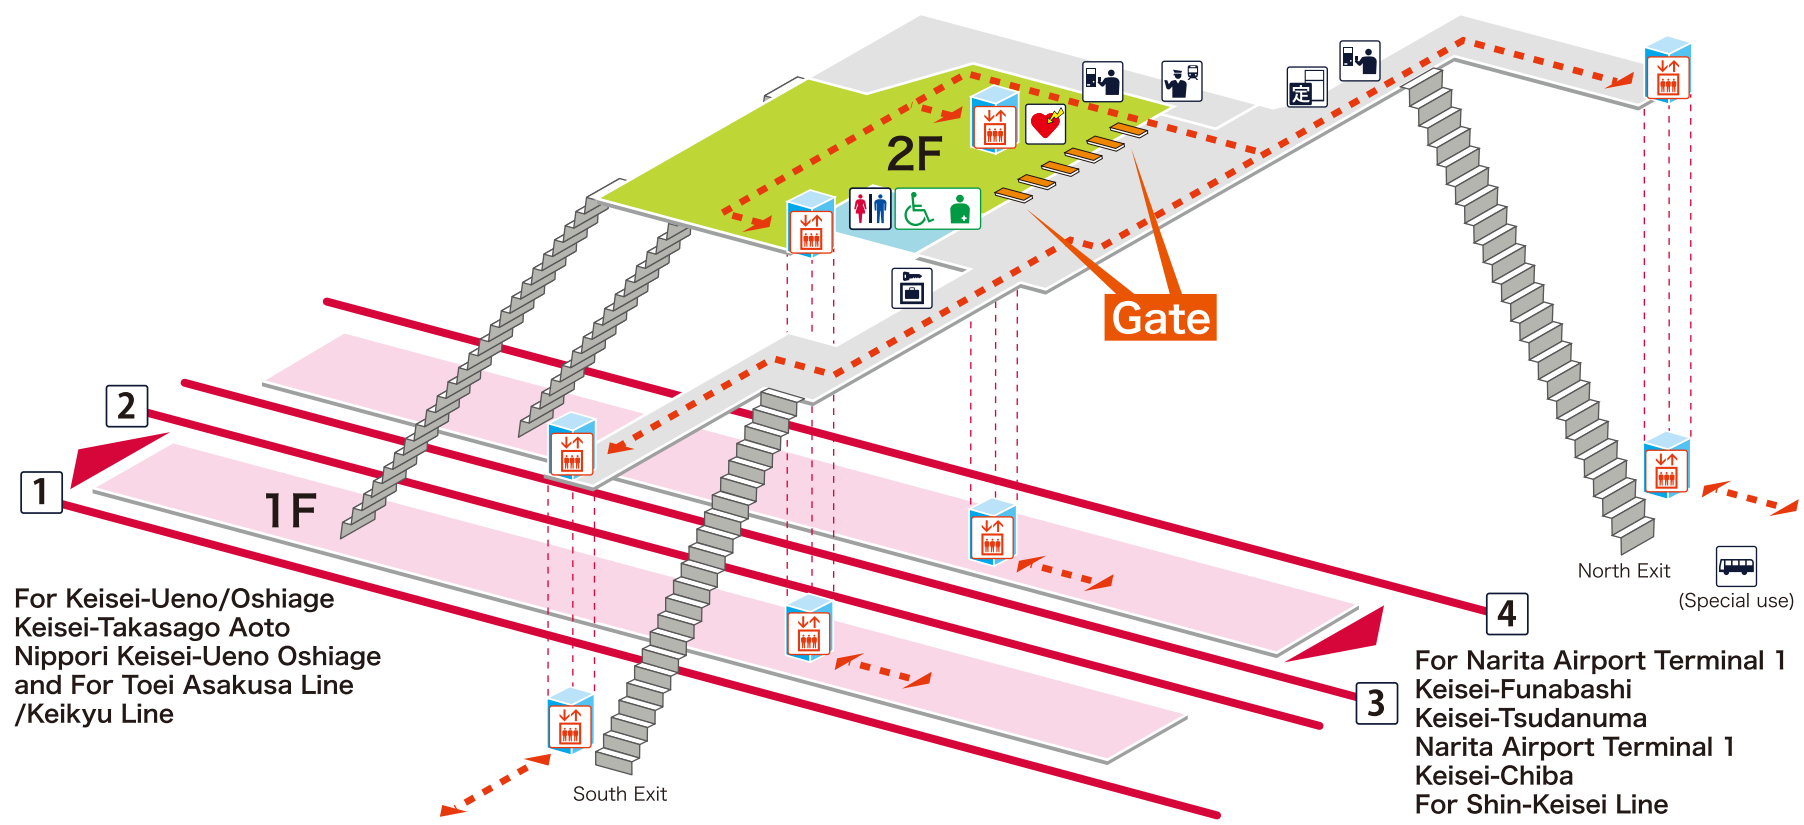

- 1 2 For Keisei-Ueno/Oshiage
Keisei-Takasago Aoto Nippori Keisei-Ueno Oshiage and For Toei Asakusa Line/Keikyu Line
- 3 4 For Narita Airport Terminal 1
Keisei-Funabashi Keisei-Tsudanuma Narita Airport Terminal 1 Keisei-Chiba
For Shin-Keisei Line

For Keisei-Ueno/Oshiage
Keisei-Takasago Aoto
Nippori Keisei-Ueno Oshiage
and For Toei Asakusa Line
/Keikyu Line

For Narita Airport Terminal 1
Keisei-Funabashi
Keisei-Tsudanuma
Narita Airport Terminal 1
Keisei-Chiba
For Shin-Keisei Line

- On Platform
- Inside the Gate
- Outside the Gate
- Barrier-Free Route

Legend

- Station Office
- Tickets/
Fair Adjustment Office
- Commuting Pass
Ticket Office
- 特 Limited Express
Ticket Window
- Vending Machine
for Commuting Pass
- 特 Vending Machine
for Limited Express Ticket
- Elevator
- Escalator
- Stair Lift
- Slope
- Restroom
- Baby Seat
- Wheelchair Restroom
- Ostomate
- Shop
- Convenience Store
- Waiting Room
- Lost and Found
- Café
- AED
(Automated External Defibrillator)
- ATM
- Coin Locker
- Bus Stop
- TAXI Taxi Stand
- ? Question & answer
- i Information