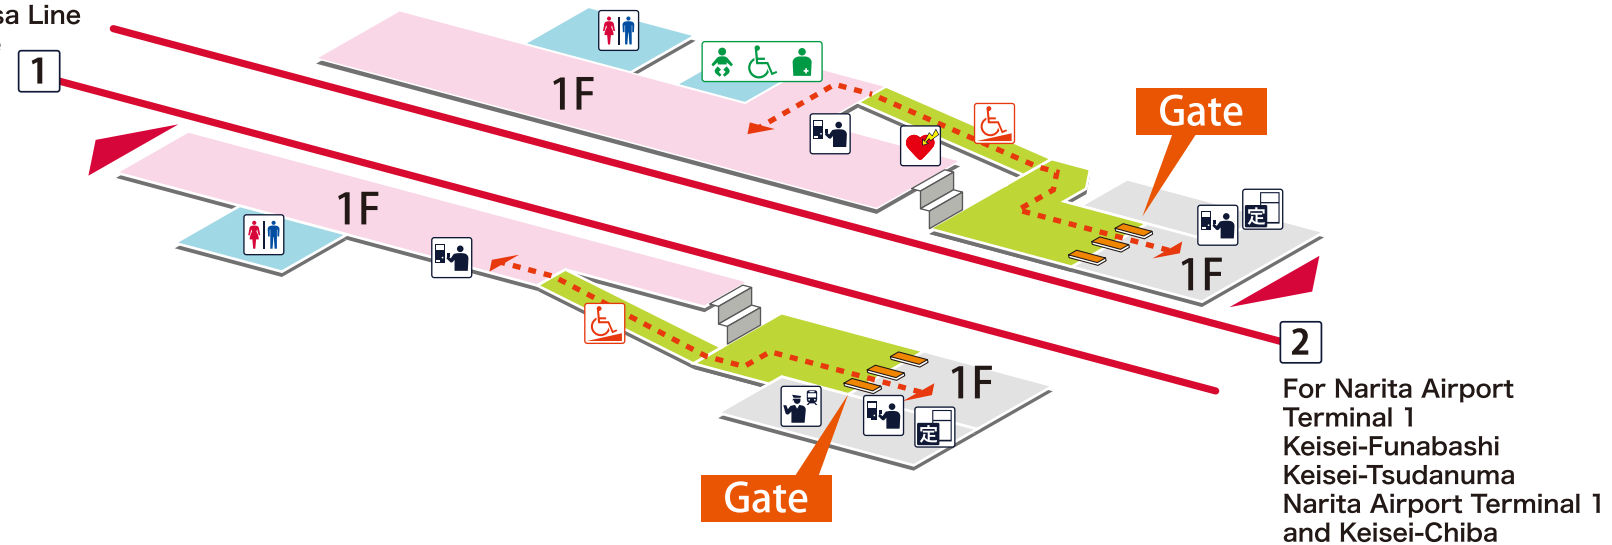

- 1** For Keisei-Ueno and Oshiage  
Keisei-Takasago Aoto Nippori Keisei-Ueno and Oshiage  
For Toei Asakusa Line and Keikyu Line
- 2** For Narita Airport Terminal 1  
Keisei-Funabashi Keisei-Tsudanuma Narita Airport Terminal 1 and Keisei-Chiba

For Keisei-Ueno and Oshiage  
Keisei-Takasago Aoto  
Nippori Keisei-Ueno  
and Oshiage  
For Toei Asakusa Line  
and Keikyu Line

- On Platform
- Inside the Gate
- Outside the Gate
- Barrier-Free Route

- ### Legend
- Station Office
  - Tickets/  
Fair Adjustment Office
  - Commuting Pass  
Ticket Office
  - Limited Express  
Ticket Window
  - Vending Machine  
for Commuting Pass
  - Vending Machine  
for Limited Express Ticket
  - Elevator
  - Escalator
  - Stair Lift
  - Slope
  - Restroom
  - Baby Seat
  - Wheelchair Restroom
  - Ostomate
  - Shop
  - Convenience Store
  - Waiting Room
  - Lost and Found
  - Café
  - AED  
(Automated External Defibrillator)
  - ATM
  - Coin Locker
  - Bus Stop
  - Taxi Stand
  - Question & answer
  - Information