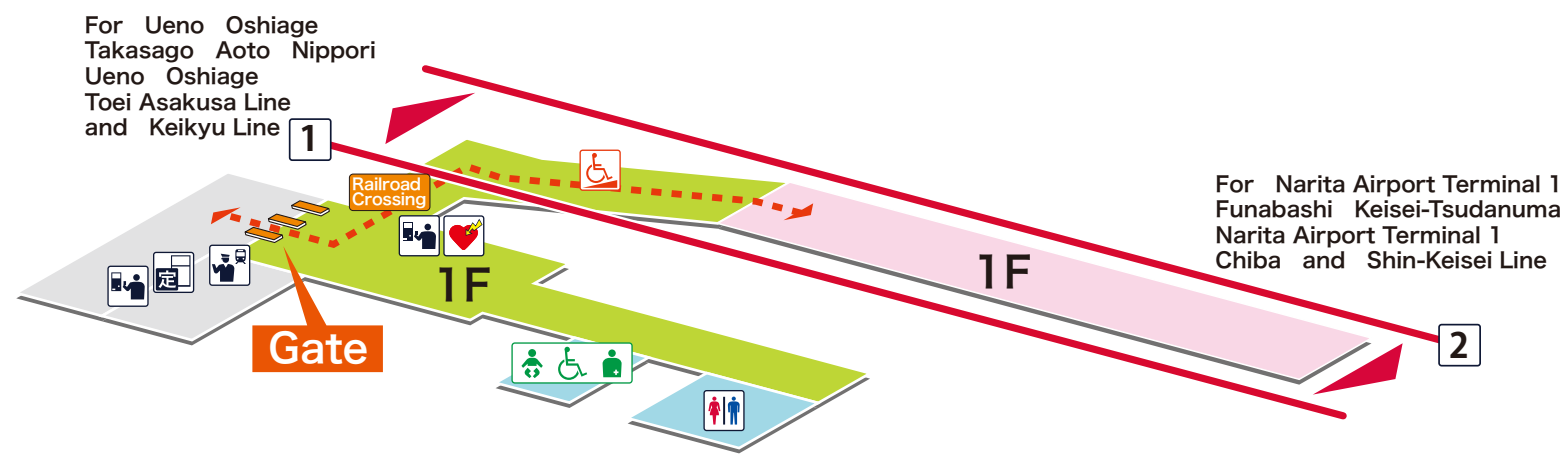

- 1** For Ueno Oshiage
Takasago Aoto Nippori Ueno Oshiage
Toei Asakusa Line and Keikyu Line
- 2** For Narita Airport Terminal 1
Funabashi Keisei-Tsudanuma Narita Airport Terminal 1
Chiba and Shin-Keisei Line

Legend

- Station Office
- Tickets/Fair Adjustment Office
- Commuting Pass Ticket Office
- Limited Express Ticket Window
- Vending Machine for Commuting Pass
- Vending Machine for Limited Express Ticket
- Elevator
- Escalator
- Stair Lift
- Slope
- Restroom
- Baby Seat
- Wheelchair Restroom
- Ostomate
- Shop
- Convenience Store
- Waiting Room
- Lost and Found
- Café
- AED (Automated External Defibrillator)
- ATM
- Coin Locker
- Bus Stop
- Taxi Stand
- Question & answer
- Information

- On Platform
- Inside the Gate
- Outside the Gate
- Barrier-Free Route