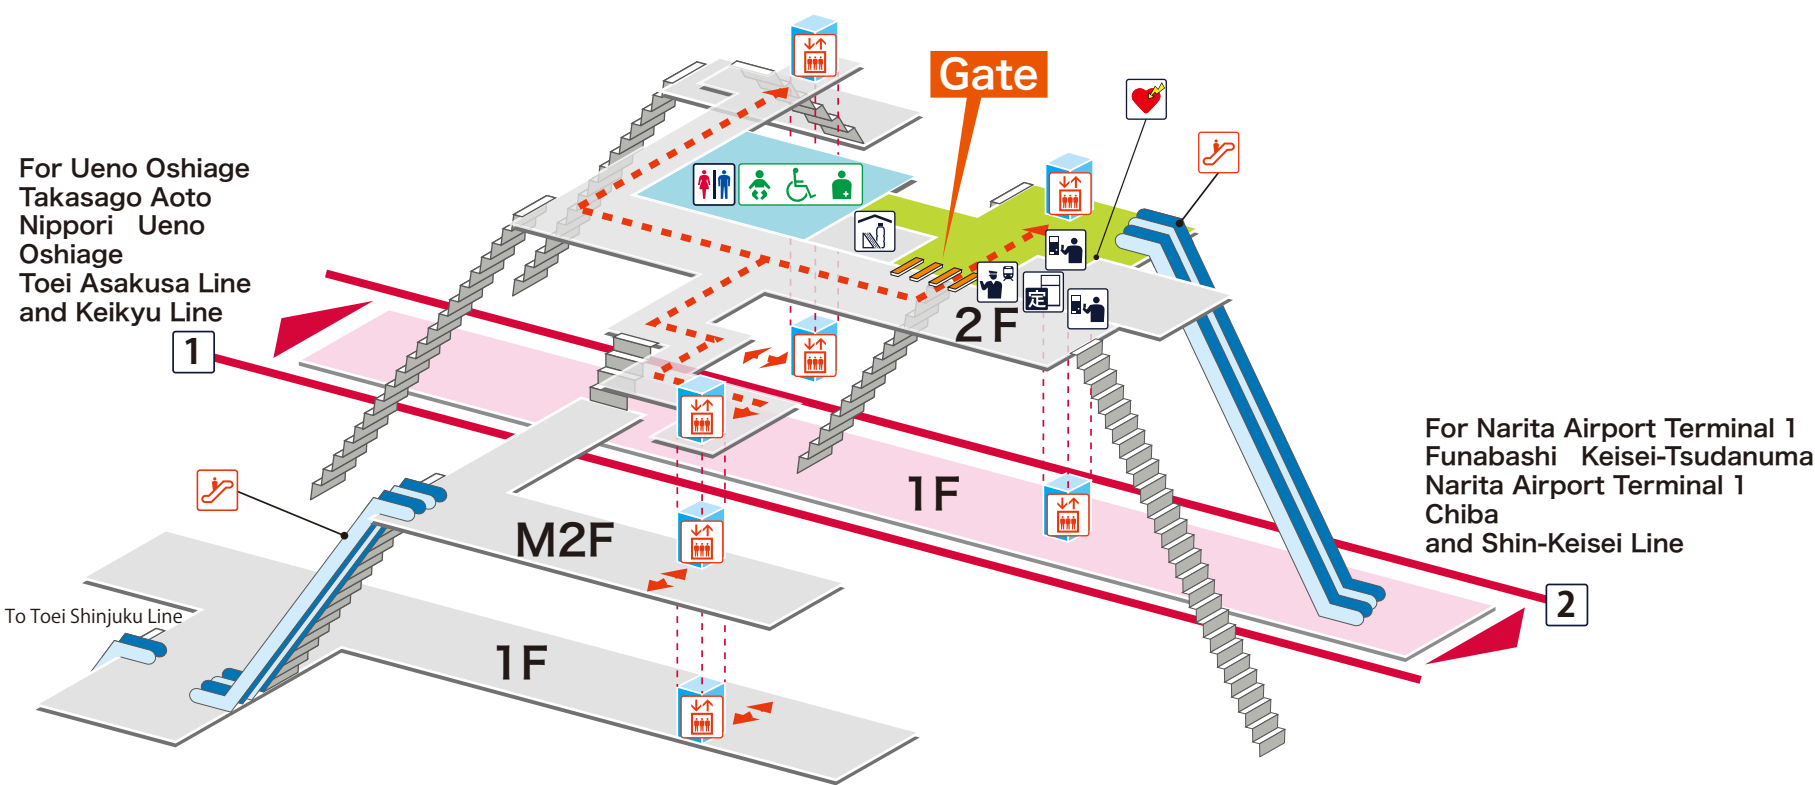

- 1 For Ueno Oshiage Takasago Aoto Nippori Ueno Oshiage  
Toei Asakusa Line and Keikyu Line
- 2 For Narita Airport Terminal 1 Funabashi Keisei-Tsudanuma Narita Airport Terminal 1 Chiba  
and Shin-Keisei Line

For Ueno Oshiage  
Takasago Aoto  
Nippori Ueno  
Oshiage  
Toei Asakusa Line  
and Keikyu Line

For Narita Airport Terminal 1  
Funabashi Keisei-Tsudanuma  
Narita Airport Terminal 1  
Chiba  
and Shin-Keisei Line

To Toei Shinjuku Line

- On Platform
- Inside the Gate
- Outside the Gate
- ⬅️ - - - - ➡️ Barrier-Free Route

## Legend

- Station Office
- Tickets/Fair Adjustment Office
- Commuting Pass Ticket Office
- Limited Express Ticket Window
- Vending Machine for Commuting Pass
- Vending Machine for Limited Express Ticket
- Elevator
- Escalator
- Stair Lift
- Slope
- Restroom
- Baby Seat
- Wheelchair Restroom
- Ostomate
- Shop
- Convenience Store
- Waiting Room
- Lost and Found
- Café
- AED (Automated External Defibrillator)
- ATM
- Coin Locker
- Bus Stop
- Taxi Stand
- Question & answer
- Information