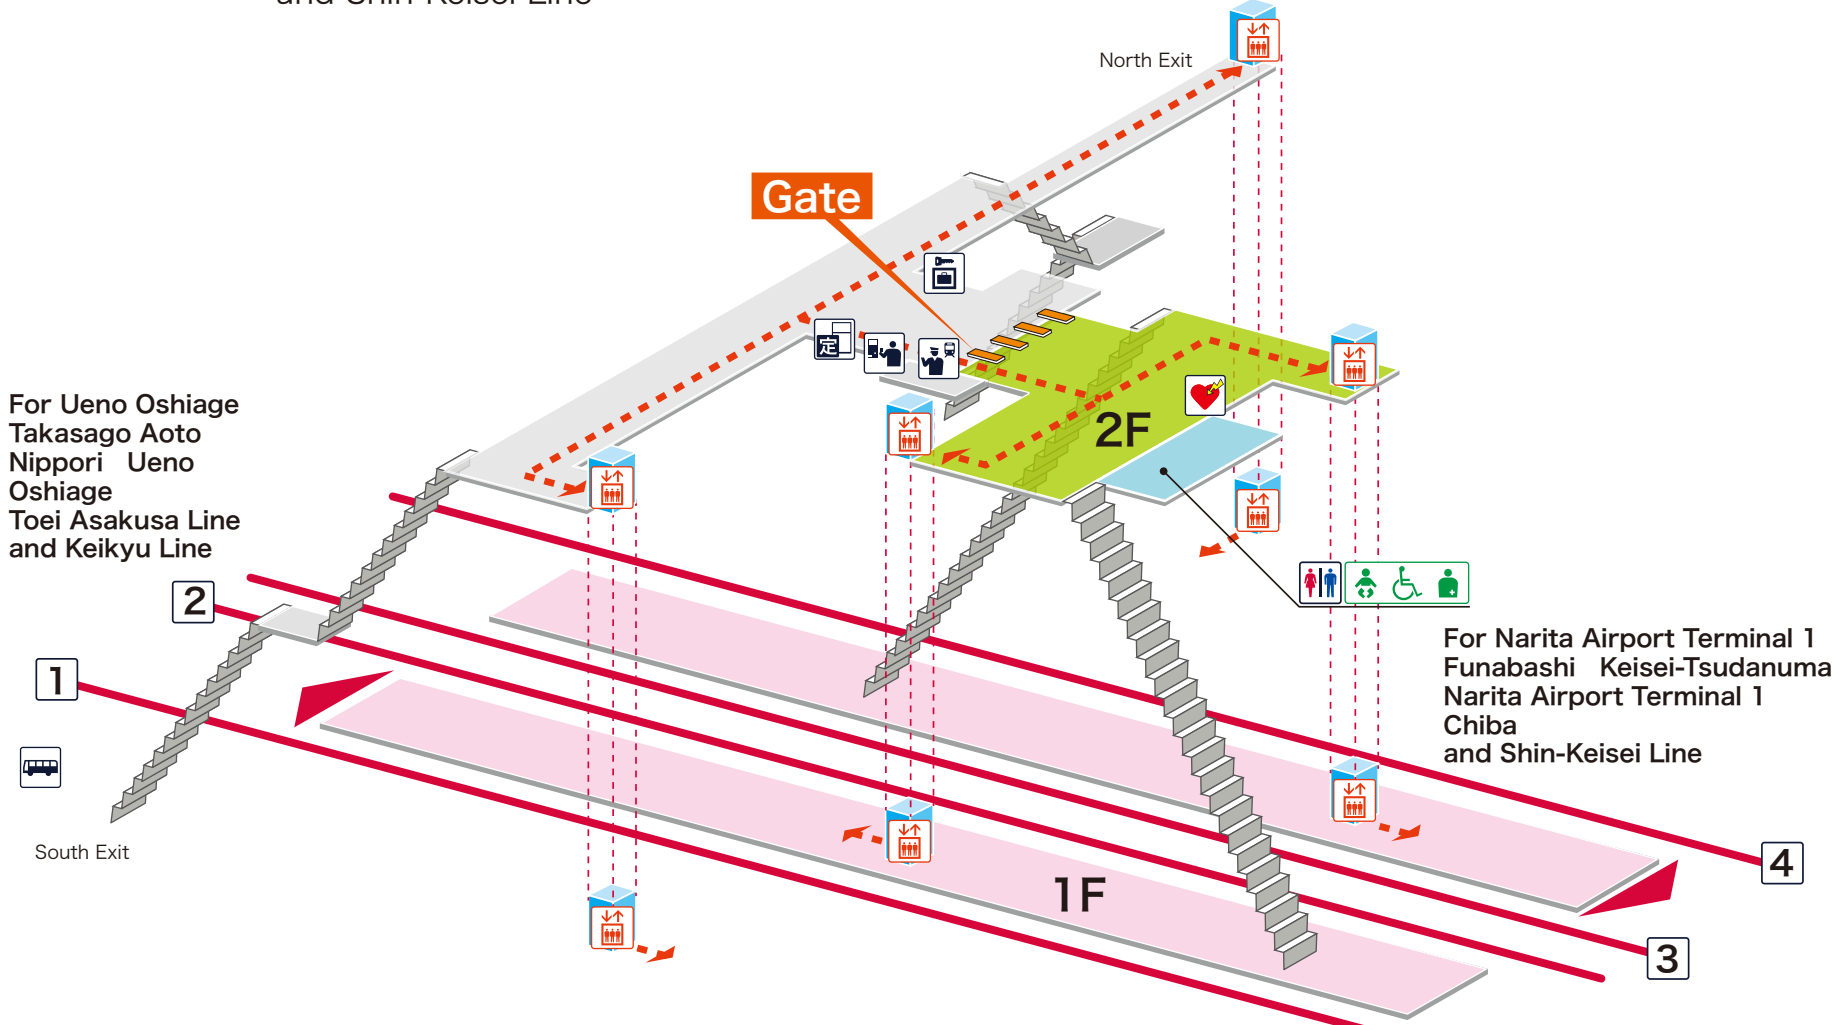

- 1 2** For Ueno Oshiage Takasago Aoto Nippori Ueno Oshiage  
Toei Asakusa Line and Keikyu Line
- 3 4** For Narita Airport Terminal 1 Funabashi Keisei-Tsudanuma Narita Airport Terminal 1 Chiba  
and Shin-Keisei Line

For Ueno Oshiage  
Takasago Aoto  
Nippori Ueno  
Oshiage  
Toei Asakusa Line  
and Keikyu Line

For Narita Airport Terminal 1  
Funabashi Keisei-Tsudanuma  
Narita Airport Terminal 1  
Chiba  
and Shin-Keisei Line

- On Platform
- Inside the Gate
- Outside the Gate
- Barrier-Free Route

## Legend

- Station Office
- Tickets/  
Fair Adjustment Office
- Commuting Pass  
Ticket Office
- 特 Limited Express  
Ticket Window
- Vending Machine  
for Commuting Pass
- 特 Vending Machine  
for Limited Express Ticket
- Elevator
- Escalator
- Stair Lift
- Slope
- Restroom
- Baby Seat
- Wheelchair Restroom
- Ostomate
- Shop
- Convenience Store
- Waiting Room
- Lost and Found
- Café
- AED  
(Automated External Defibrillator)
- ATM
- Coin Locker
- Bus Stop
- TAXI Taxi Stand
- ? Question & answer
- i Information