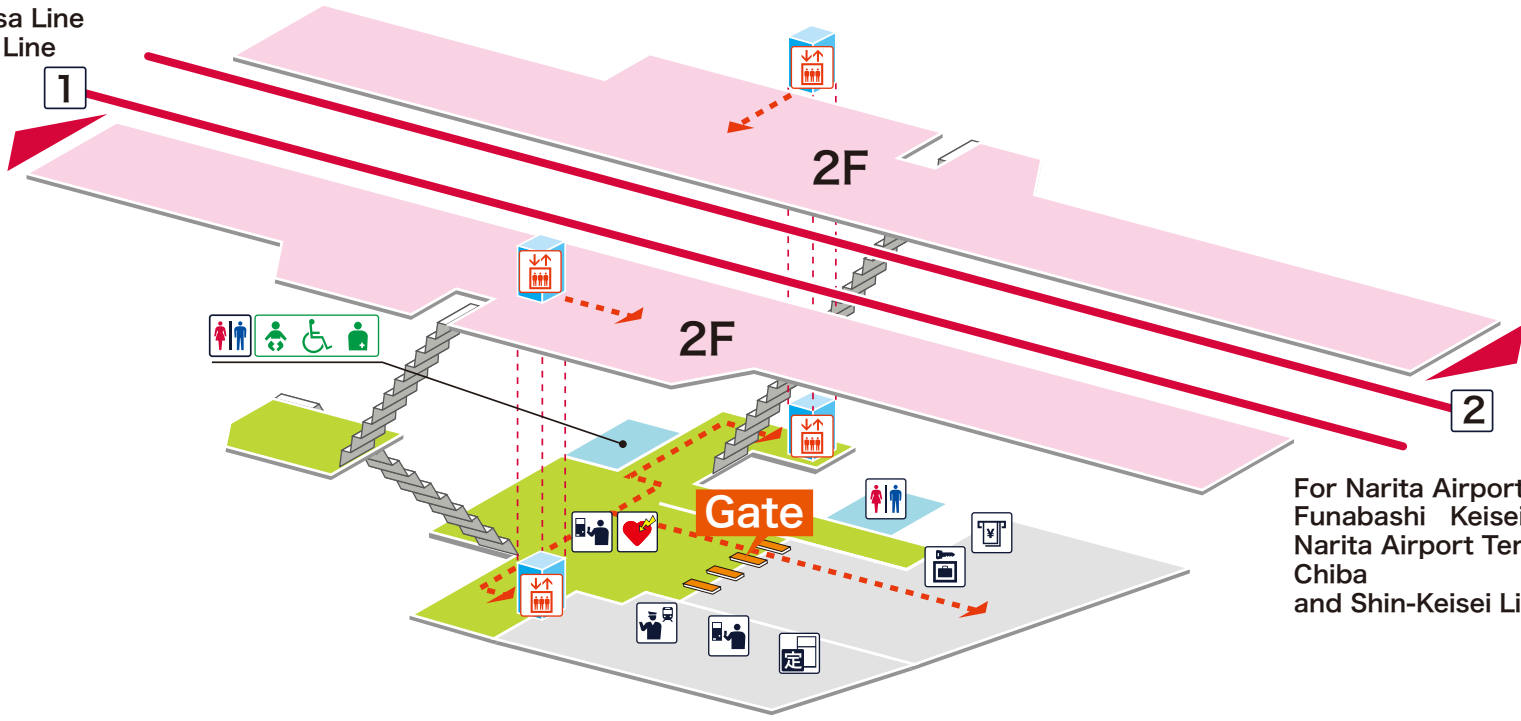

- 1** For Ueno Oshiage Takasago Aoto Nippori Ueno Oshiage
Toei Asakusa Line and Keiyou Line
- 2** For Narita Airport Terminal 1 Funabashi Keisei-Tsudanuma Narita Airport Terminal 1 Chiba
and Shin-Keisei Line

For Ueno Oshiage
Takasago Aoto
Nippori Ueno
Oshiage
Toei Asakusa Line
and Keiyou Line

For Narita Airport Terminal 1
Funabashi Keisei-Tsudanuma
Narita Airport Terminal 1
Chiba
and Shin-Keisei Line

- On Platform
- Inside the Gate
- Outside the Gate
- <---> Barrier-Free Route

Legend

- Station Office
- Tickets/
Fair Adjustment Office
- Commuting Pass
Ticket Office
- 特
Limited Express
Ticket Window
- Vending Machine
for Commuting Pass
- 特
Vending Machine
for Limited Express Ticket
- Elevator
- Escalator
- Stair Lift
- Slope
- Restroom
- Baby Seat
- Wheelchair Restroom
- Ostomate
- Shop
- Convenience Store
- Waiting Room
- Lost and Found
- Café
- AED
(Automated External Defibrillator)
- ATM
- Coin Locker
- Bus Stop
- TAXI
Taxi Stand
- ?
Question & answer
- i
Information