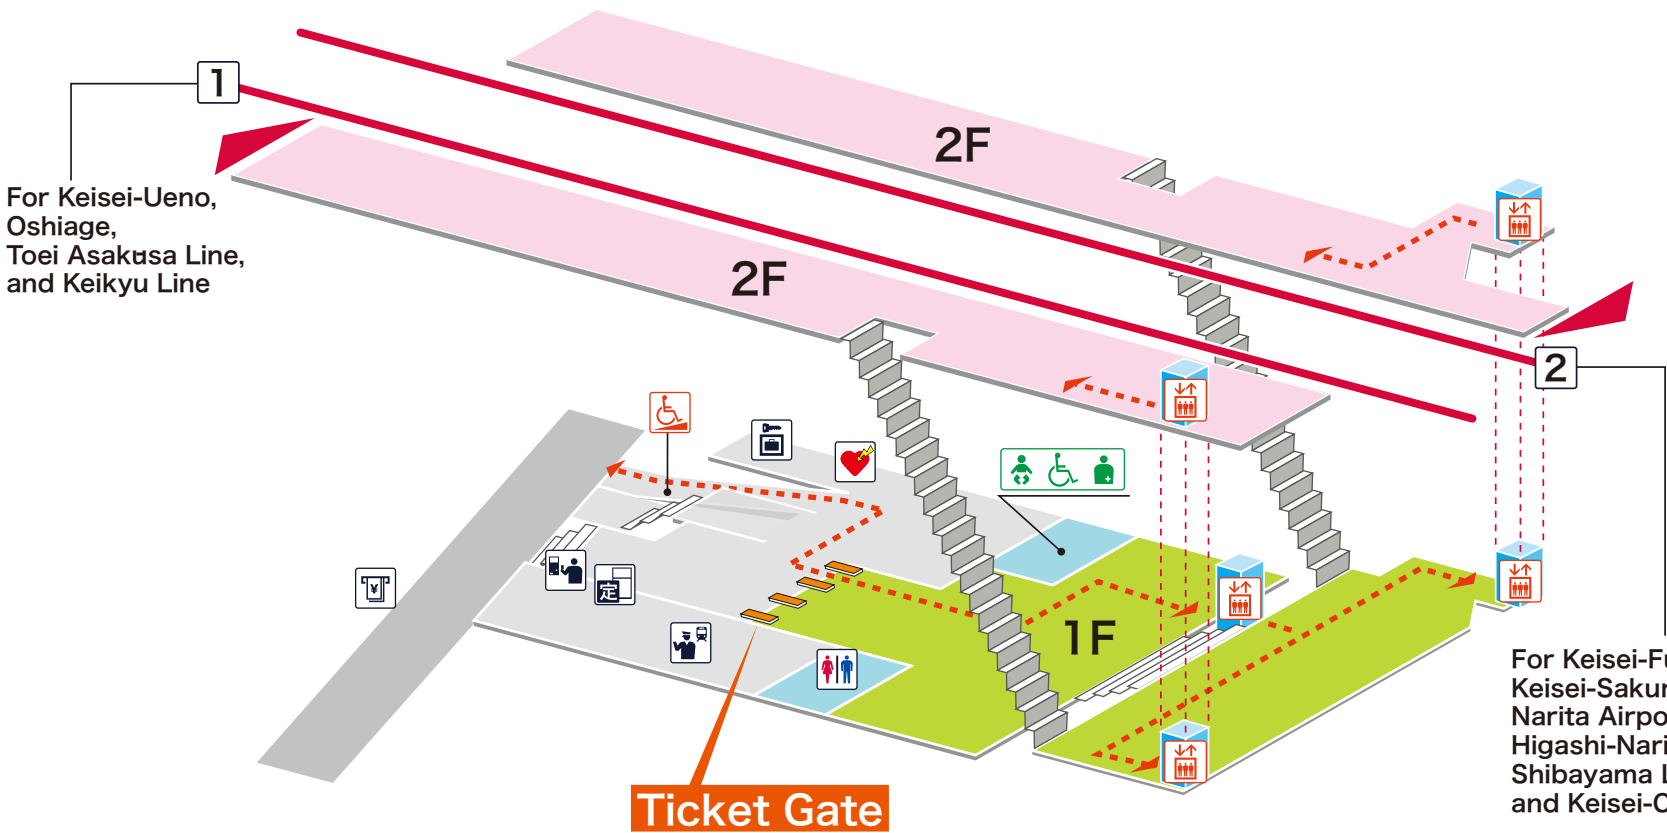

- 1** Keisei Main Line For Keisei-Ueno, Oshiage, Toei Asakusa Line and Keikyū Line
- 2** Keisei Main Line For Keisei-Funabashi, Keisei-Sakura, Narita Airport, Higashi-Narita, Shibayama Line and Keisei-Chiba

Legend

- Station Office
- Tickets/Fair Adjustment Office
- Commuting Pass Ticket Office
- Limited Express Ticket Window
- Vending Machine for Commuting Pass
- Vending Machine for Limited Express Ticket
- Elevator
- Escalator
- Stair Lift
- Slope
- Restroom
- Baby Seat
- Wheelchair Restroom
- Ostomate
- Shop
- Convenience Store
- Waiting Room
- Lost and Found
- Café
- AED (Automated External Defibrillator)
- ATM
- Coin Locker
- Bus Stop
- Taxi Stand
- Question & answer
- Information

- On Platform
- Inside Ticket Gate
- Outside Ticket Gate
- Barrier-Free Route