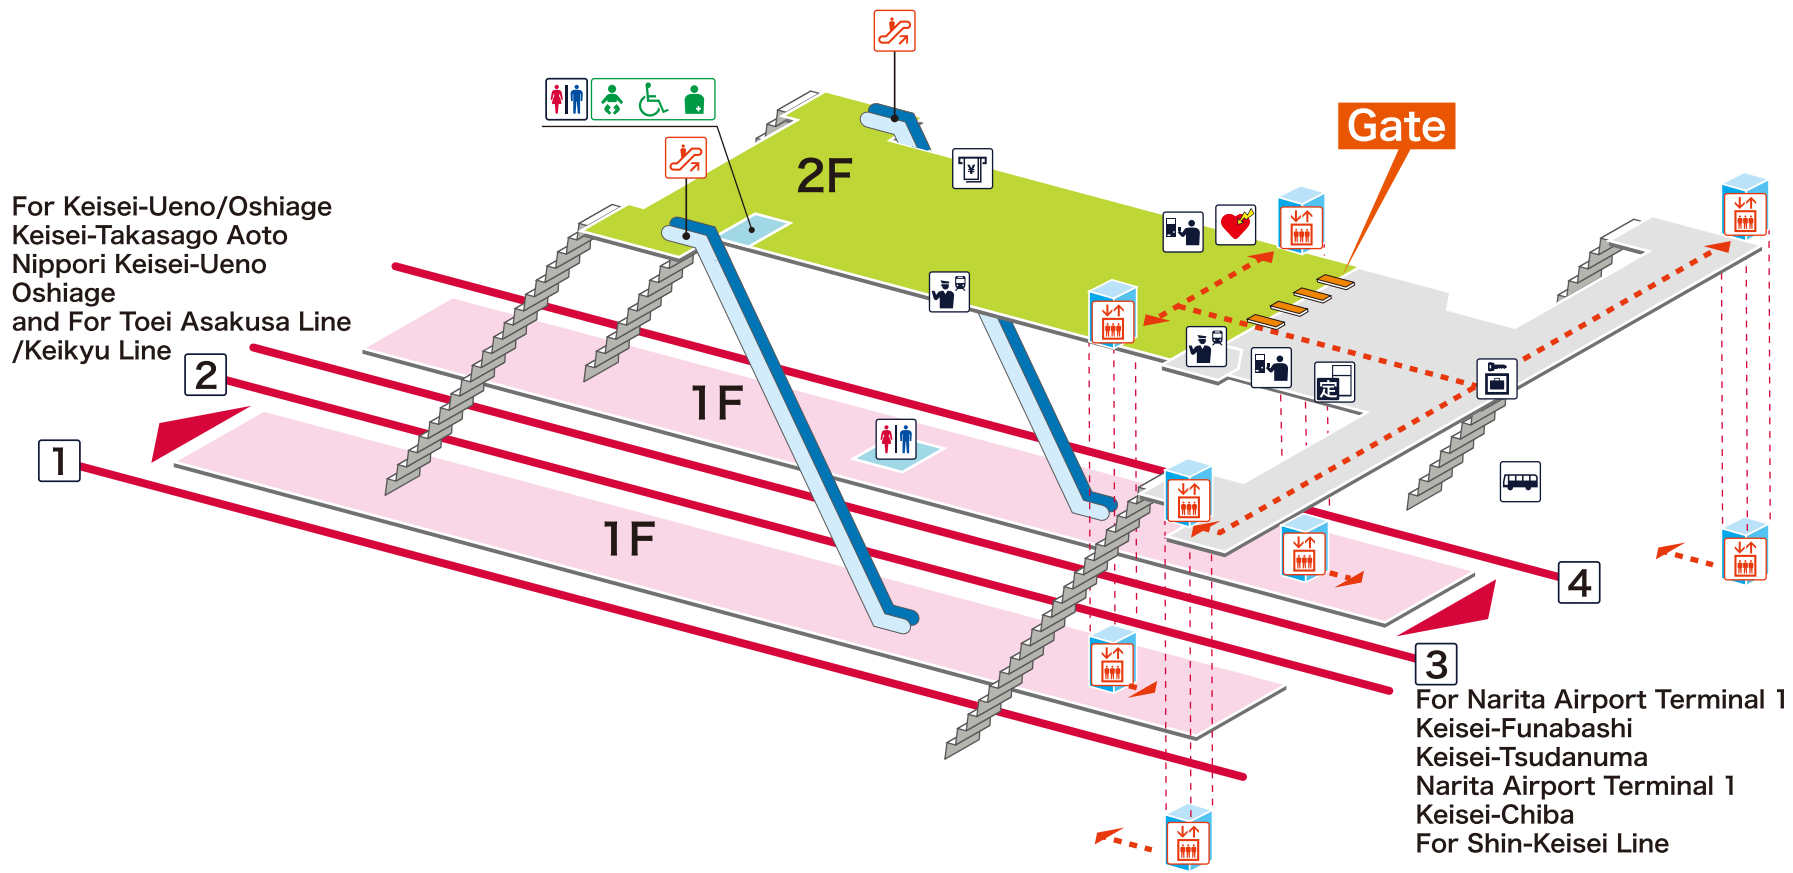

1 2 For Keisei-Ueno/Oshiage Keisei-Takasago Aoto Nippori Keisei-Ueno Oshiage and For Toei Asakusa Line/Keikyu Line

3 4 For Narita Airport Terminal 1 Keisei-Funabashi Keisei-Tsudanuma Narita Airport Terminal 1 Keisei-Chiba For Shin-Keisei Line

For Keisei-Ueno/Oshiage
Keisei-Takasago Aoto
Nippori Keisei-Ueno
Oshiage
and For Toei Asakusa Line
/Keikyu Line

Gate

- On Platform
- Inside the Gate
- Outside the Gate
- Barrier-Free Route

Legend

- Station Office
- Tickets/
Fair Adjustment Office
- Commuting Pass
Ticket Office
- 特 Limited Express
Ticket Window
- Vending Machine
for Commuting Pass
- 特 Vending Machine
for Limited Express Ticket
- Elevator
- Escalator
- Stair Lift
- Slope
- Restroom
- Baby Seat
- Wheelchair Restroom
- Ostomate
- Shop
- Convenience Store
- Waiting Room
- Lost and Found
- Café
- AED
(Automated External Defibrillator)
- ATM
- Coin Locker
- Bus Stop
- TAXI Taxi Stand
- ? Question & answer
- i Information