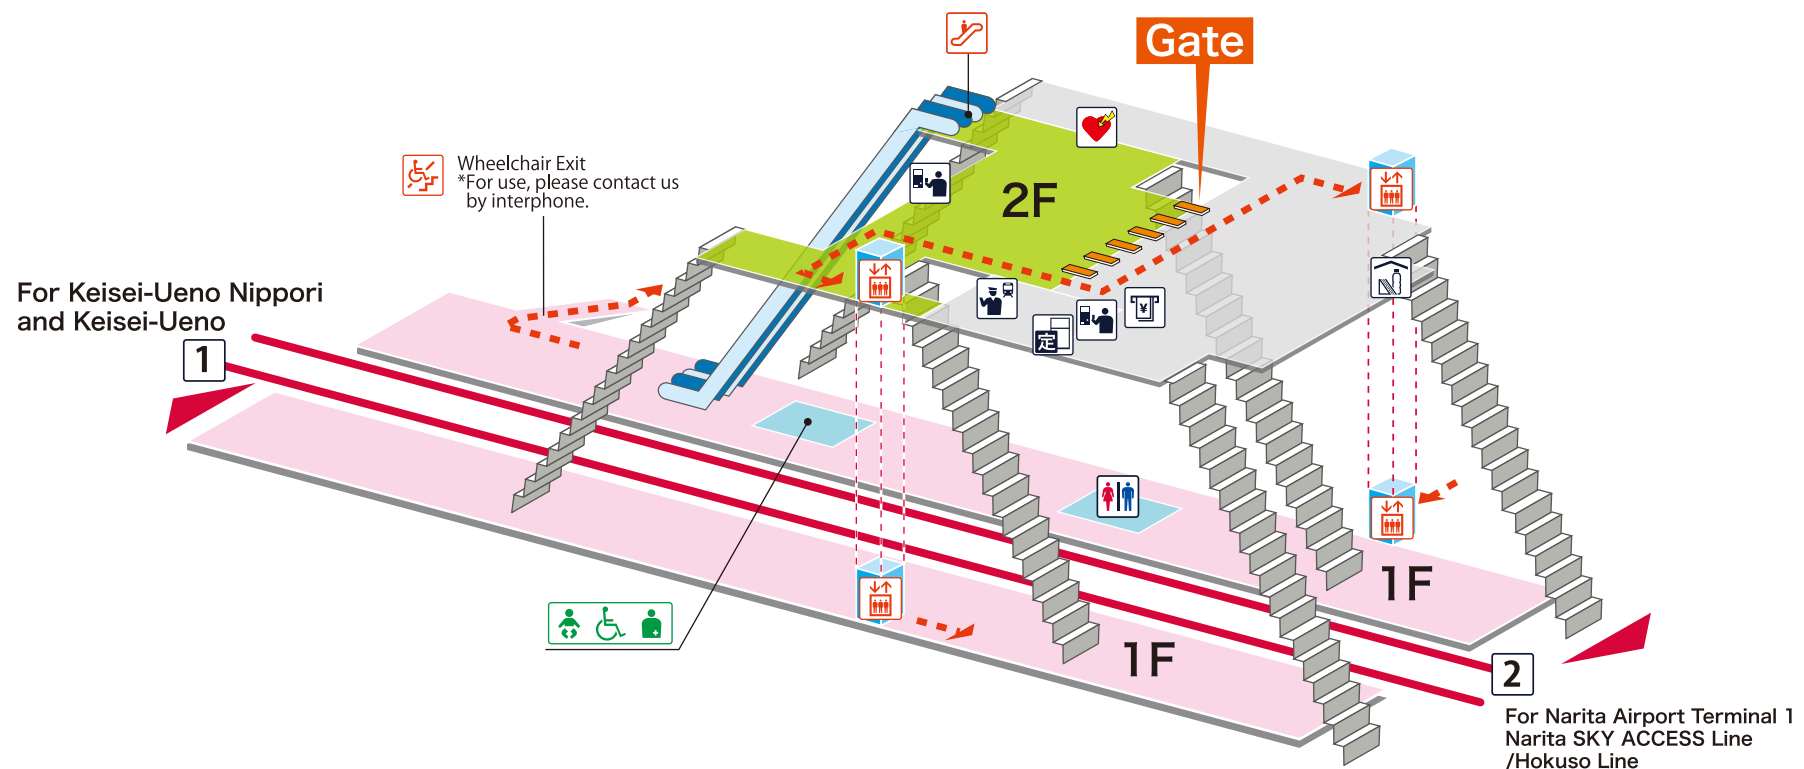

- 1** For Keisei-Ueno Nippori and Keisei-Ueno
- 2** For Narita Airport Terminal 1 Narita SKY ACCESS Line/Hokuso Line  
Narita Airport Terminal 1  
Keisei Main Line/Aoto  
Keisei-Takasago Keisei-Funabashi  
Narita Airport Terminal 1  
Keisei-Chiba

## Legend

- Station Office
- Tickets/Fair Adjustment Office
- Commuting Pass Ticket Office
- Limited Express Ticket Window
- Vending Machine for Commuting Pass
- Vending Machine for Limited Express Ticket
- Elevator
- Escalator
- Stair Lift
- Slope
- Restroom
- Baby Seat
- Wheelchair Restroom
- Ostomate
- Shop
- Convenience Store
- Waiting Room
- Lost and Found
- Café
- AED (Automated External Defibrillator)
- ATM
- Coin Locker
- Bus Stop
- Taxi Stand
- Question & answer
- Information

Wheelchair Exit  
\*For use, please contact us by interphone.

For Keisei-Ueno Nippori and Keisei-Ueno

- On Platform
- Inside the Gate
- Outside the Gate
- Barrier-Free Route

For Narita Airport Terminal 1  
Narita SKY ACCESS Line  
/Hokuso Line  
Narita Airport Terminal 1  
Keisei Main Line  
/Aoto Keisei-Takasago  
Keisei-Funabashi  
Narita Airport Terminal 1  
Keisei-Chiba