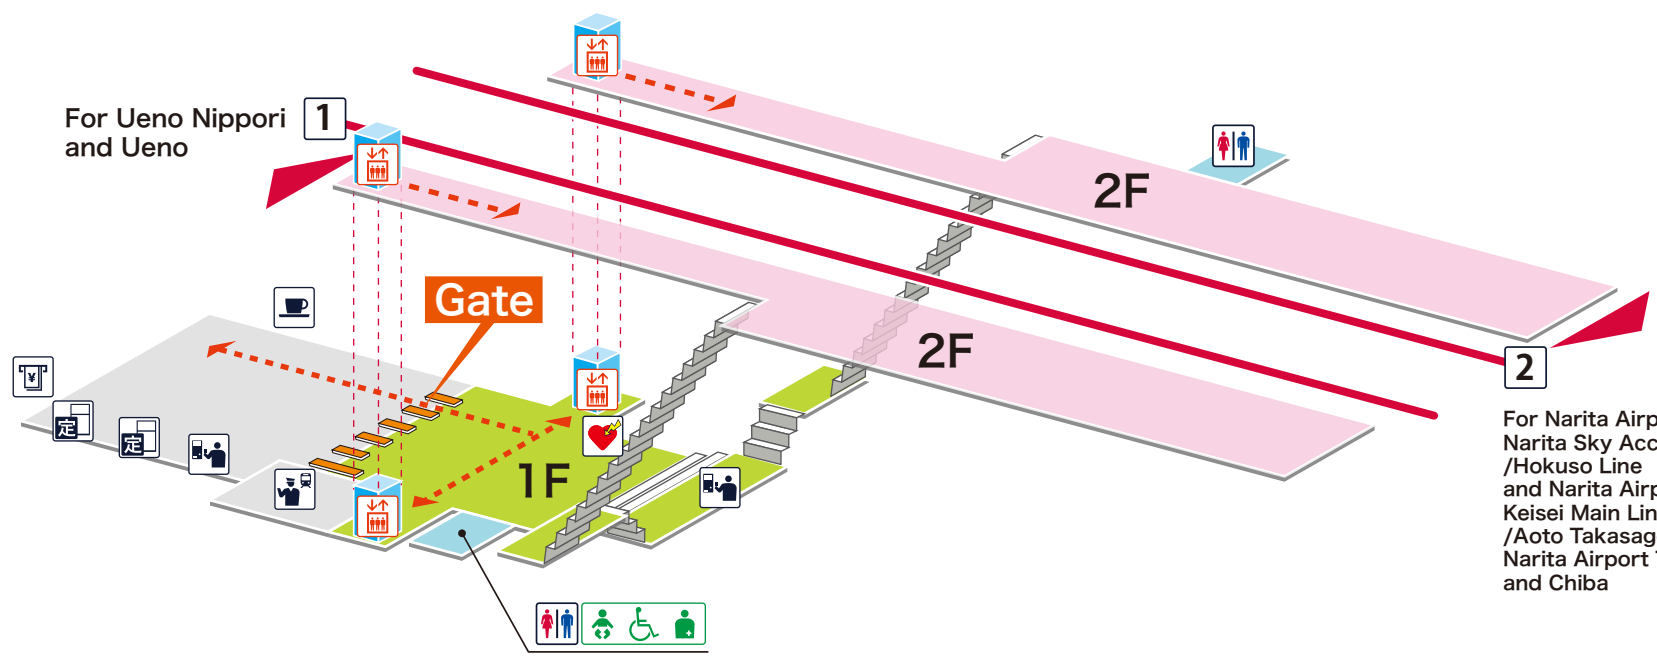

- 1 For Ueno Nippori and Ueno
- 2 For Narita Airport Terminal 1

Narita Sky Access Line/Hokuso Line
and Narita Airport Terminal 1
Keisei Main Line/Aoto
Takasago Funabashi
Narita Airport Terminal 1
and Chiba

- On Platform
- Inside the Gate
- Outside the Gate
- Barrier-Free Route

For Narita Airport Terminal 1
Narita Sky Access Line
/Hokuso Line
and Narita Airport Terminal 1
Keisei Main Line
/Aoto Takasago Funabashi
Narita Airport Terminal 1
and Chiba

Legend

- Station Office
- Tickets/
Fair Adjustment Office
- Commuting Pass
Ticket Office
- 特 Limited Express
Ticket Window
- Vending Machine
for Commuting Pass
- 特 Vending Machine
for Limited Express Ticket
- Elevator
- Escalator
- Stair Lift
- Slope
- Restroom
- Baby Seat
- Wheelchair Restroom
- Ostomate
- Shop
- Convenience Store
- Waiting Room
- Lost and Found
- Café
- AED
(Automated External Defibrillator)
- ATM
- Coin Locker
- Bus Stop
- TAXI Taxi Stand
- ? Question & answer
- i Information