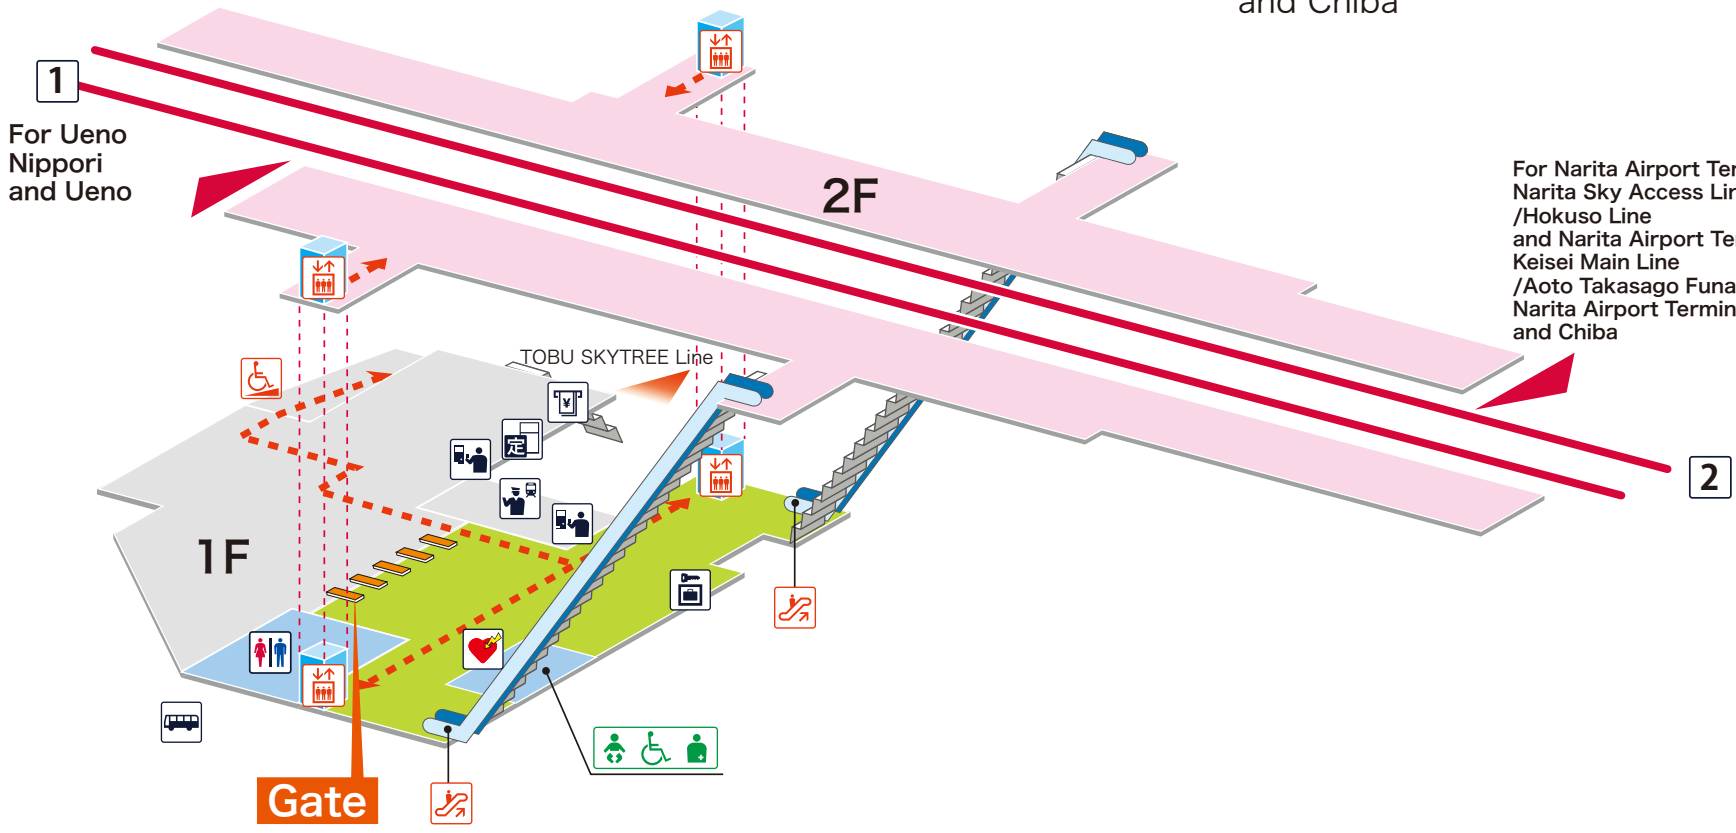

- 1 For Ueno Nippori and Ueno
- 2 For Narita Airport Terminal 1

Narita Sky Access Line/Hokuso Line and Narita Airport Terminal 1
 Keisei Main Line/Aoto Takasago Funabashi
 Narita Airport Terminal 1 and Chiba

- On Platform
- Inside the Gate
- Outside the Gate
- <- - - - -> Barrier-Free Route

Legend

- Station Office
- Tickets/Fair Adjustment Office
- Commuting Pass Ticket Office
- Limited Express Ticket Window
- Vending Machine for Commuting Pass
- Vending Machine for Limited Express Ticket
- Elevator
- Escalator
- Stair Lift
- Slope
- Restroom
- Baby Seat
- Wheelchair Restroom
- Ostomate
- Shop
- Convenience Store
- Waiting Room
- Lost and Found
- Café
- AED (Automated External Defibrillator)
- ATM
- Coin Locker
- Bus Stop
- Taxi Stand
- Question & answer
- Information