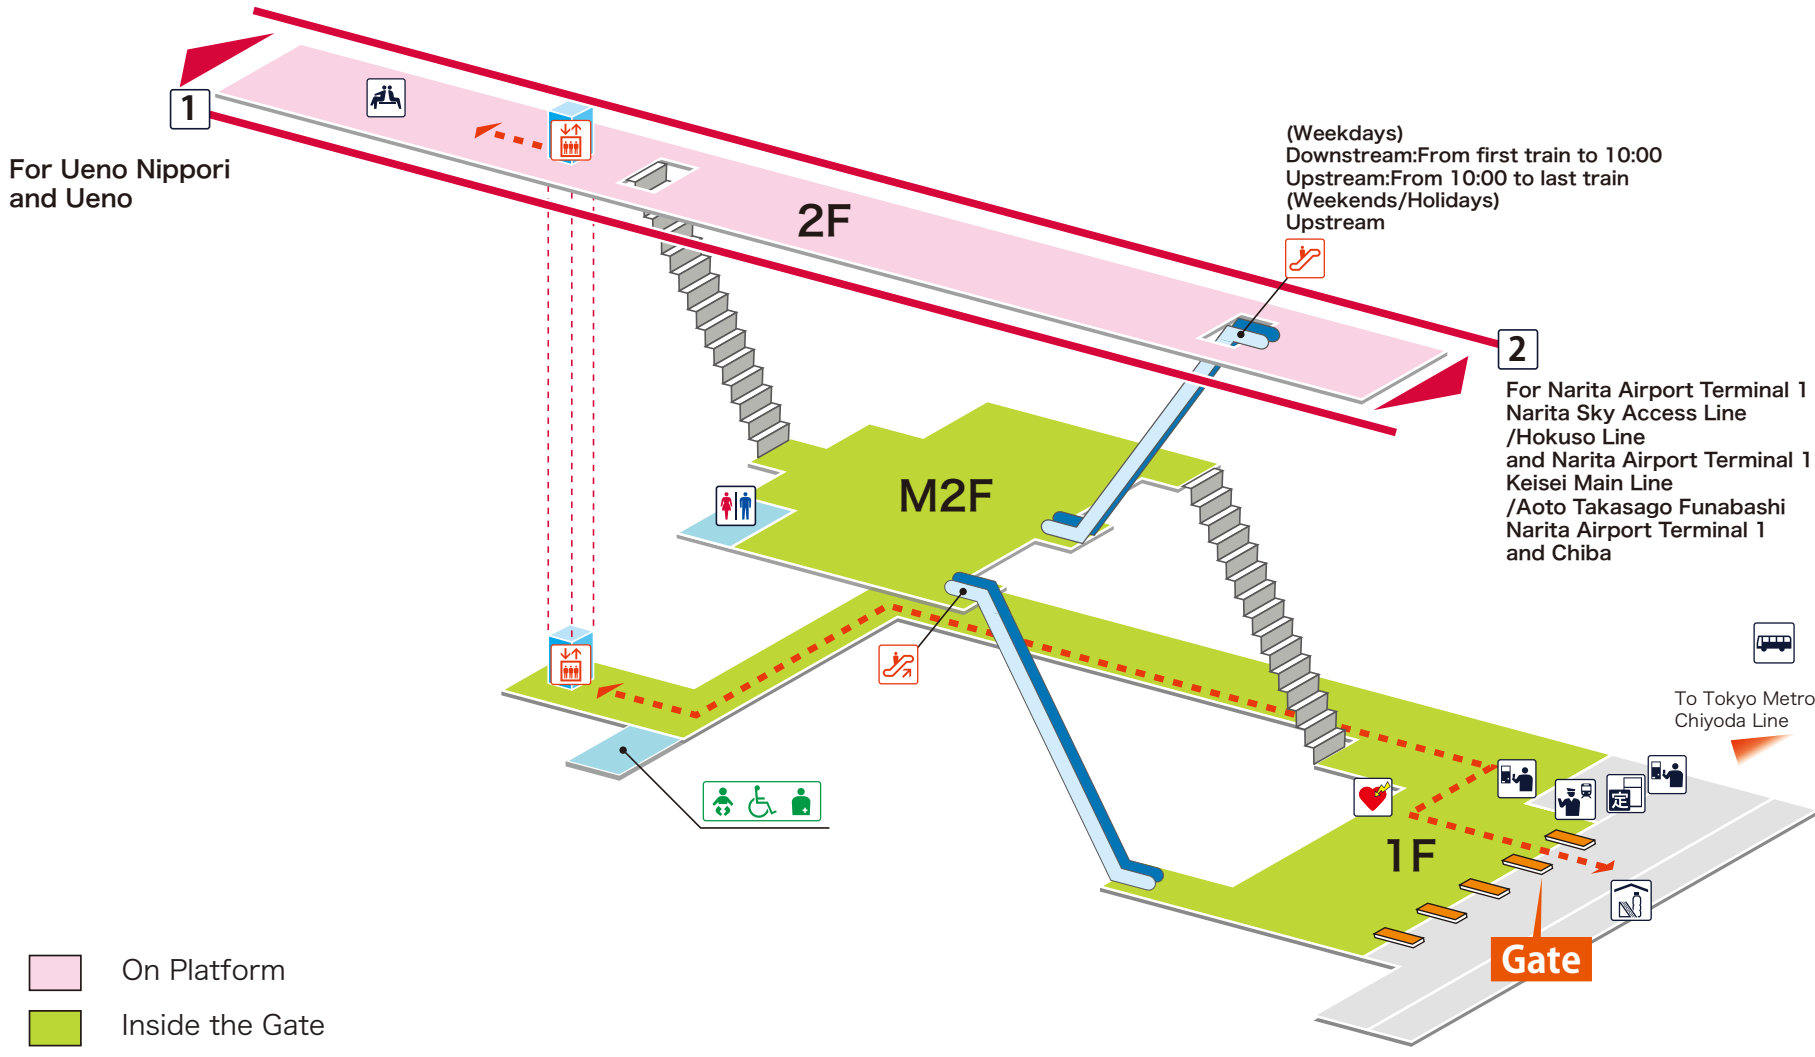

- 1 For Ueno Nippori and Ueno
- 2 For Narita Airport Terminal 1

Narita Sky Access Line/Hokuso Line and Narita Airport Terminal 1  
Keisei Main Line/Aoto Takasago Funabashi  
Narita Airport Terminal 1 and Chiba

## Legend

- Station Office
- Tickets/Fair Adjustment Office
- Commuting Pass Ticket Office
- Limited Express Ticket Window
- Vending Machine for Commuting Pass
- Vending Machine for Limited Express Ticket
- Elevator
- Escalator
- Stair Lift
- Slope
- Restroom
- Baby Seat
- Wheelchair Restroom
- Ostomate
- Shop
- Convenience Store
- Waiting Room
- Lost and Found
- Café
- AED (Automated External Defibrillator)
- ATM
- Coin Locker
- Bus Stop
- Taxi Stand
- Question & answer
- Information

- On Platform
- Inside the Gate
- Outside the Gate
- Barrier-Free Route