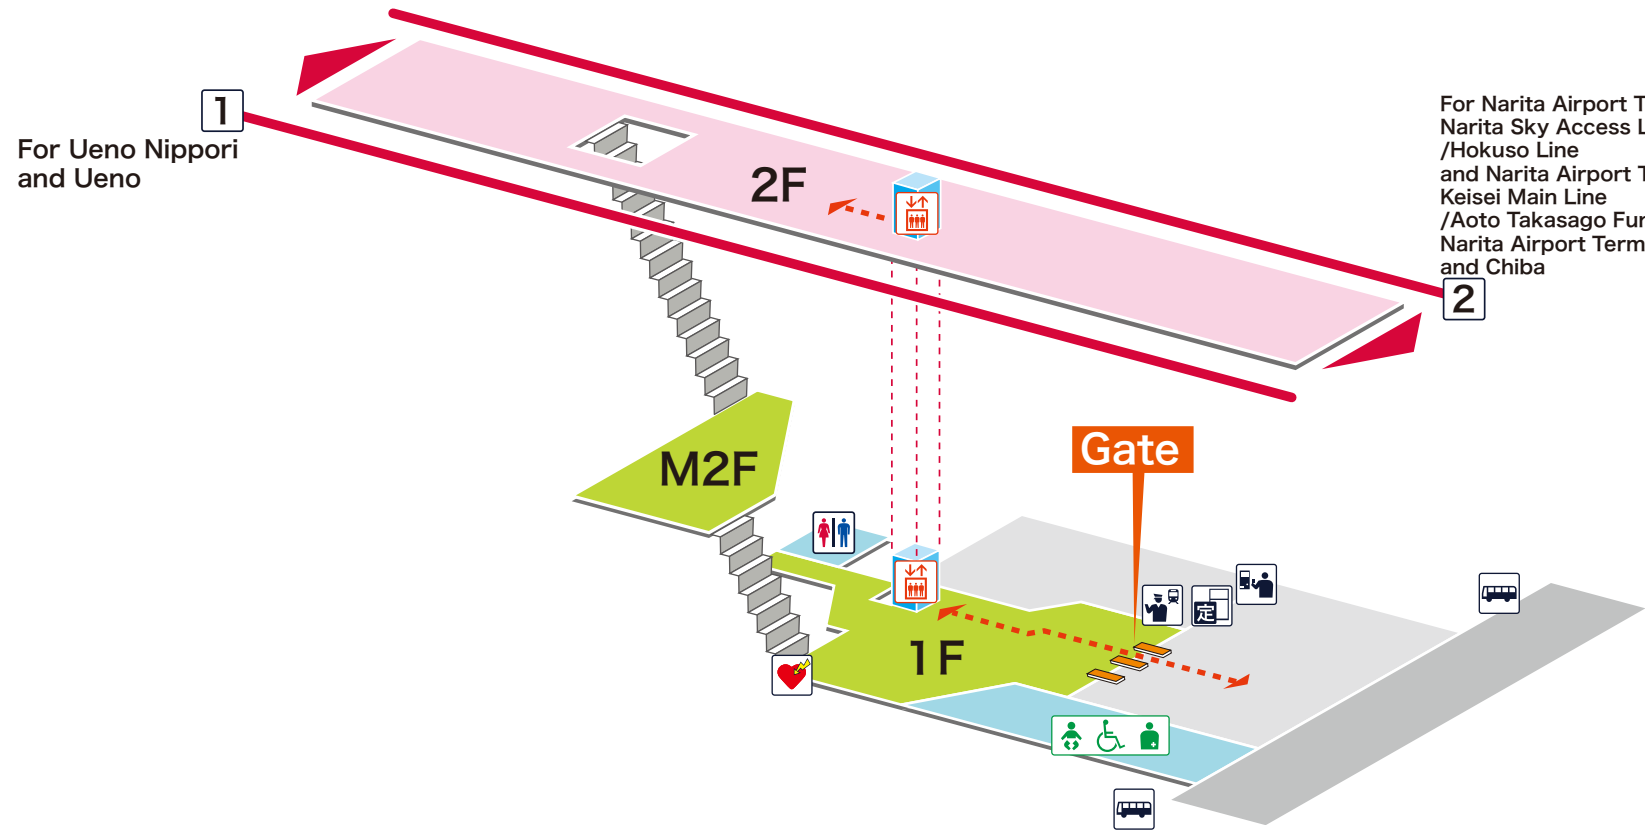

- 1 For Ueno Nippori and Ueno
- 2 For Narita Airport Terminal 1

Narita Sky Access Line/Hokuso Line  
and Narita Airport Terminal 1  
Keisei Main Line/Aoto  
Takasago Funabashi  
Narita Airport Terminal 1  
and Chiba

For Narita Airport Terminal 1  
Narita Sky Access Line  
/Hokuso Line  
and Narita Airport Terminal 1  
Keisei Main Line  
/Aoto Takasago Funabashi  
Narita Airport Terminal 1  
and Chiba

- On Platform
- Inside the Gate
- Outside the Gate
- <---> Barrier-Free Route

Legend

- Station Office
- Tickets/Fair Adjustment Office
- Commuting Pass Ticket Office
- Limited Express Ticket Window
- Vending Machine for Commuting Pass
- Vending Machine for Limited Express Ticket
- Elevator
- Escalator
- Stair Lift
- Slope
- Restroom
- Baby Seat
- Wheelchair Restroom
- Ostomate
- Shop
- Convenience Store
- Waiting Room
- Lost and Found
- Café
- AED (Automated External Defibrillator)
- ATM
- Coin Locker
- Bus Stop
- Taxi Stand
- Question & answer
- Information