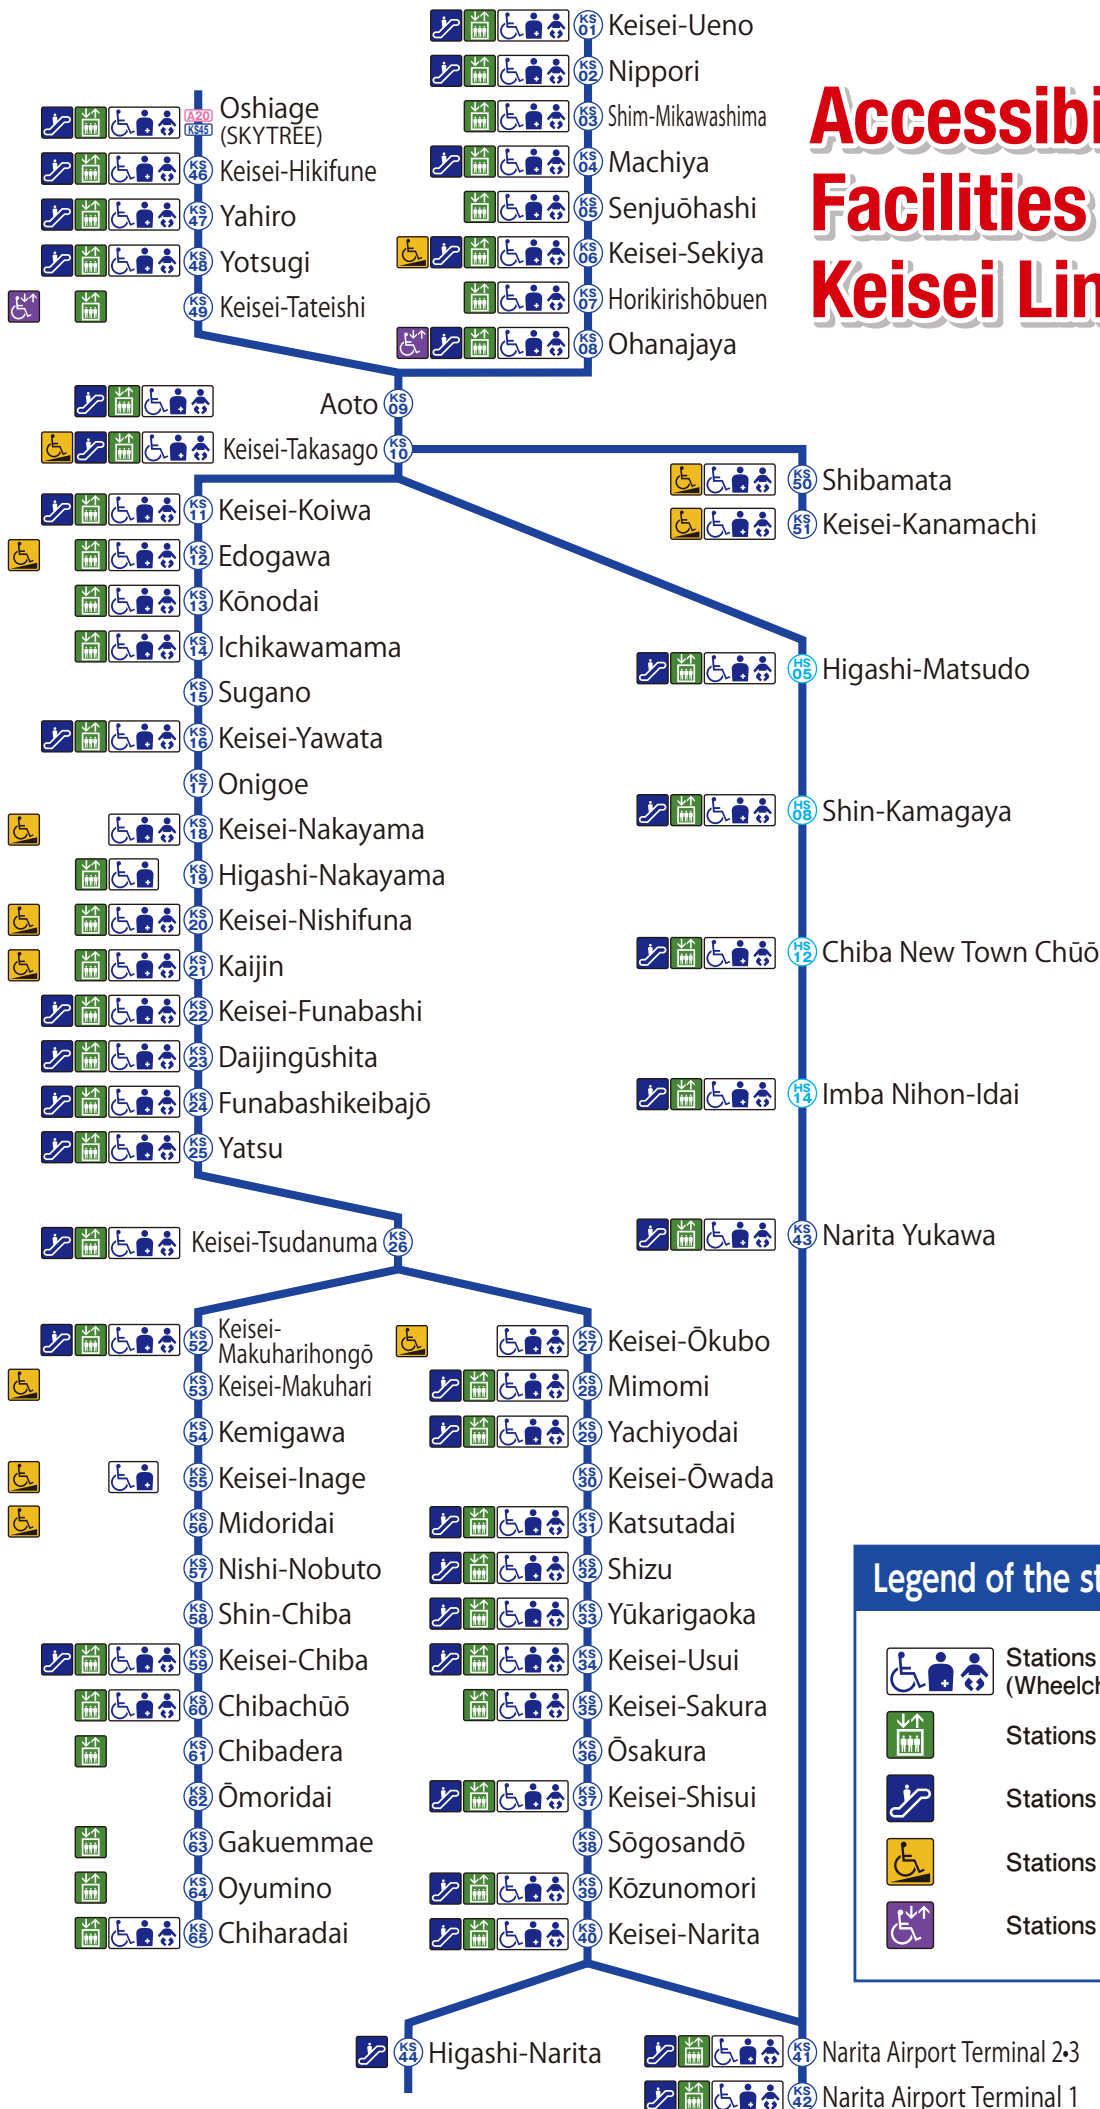

Accessibility Facilities map of Keisei Line stations

(As of end-March 2017)

Legend of the station facility symbols

- Stations with Multipurpose Restroom (Wheelchair / Ostomate / Baby Seat)
- Stations with Elevators
- Stations with Escalators
- Stations with Wheelchair Slope
- Stations with Wheelchair Escalator