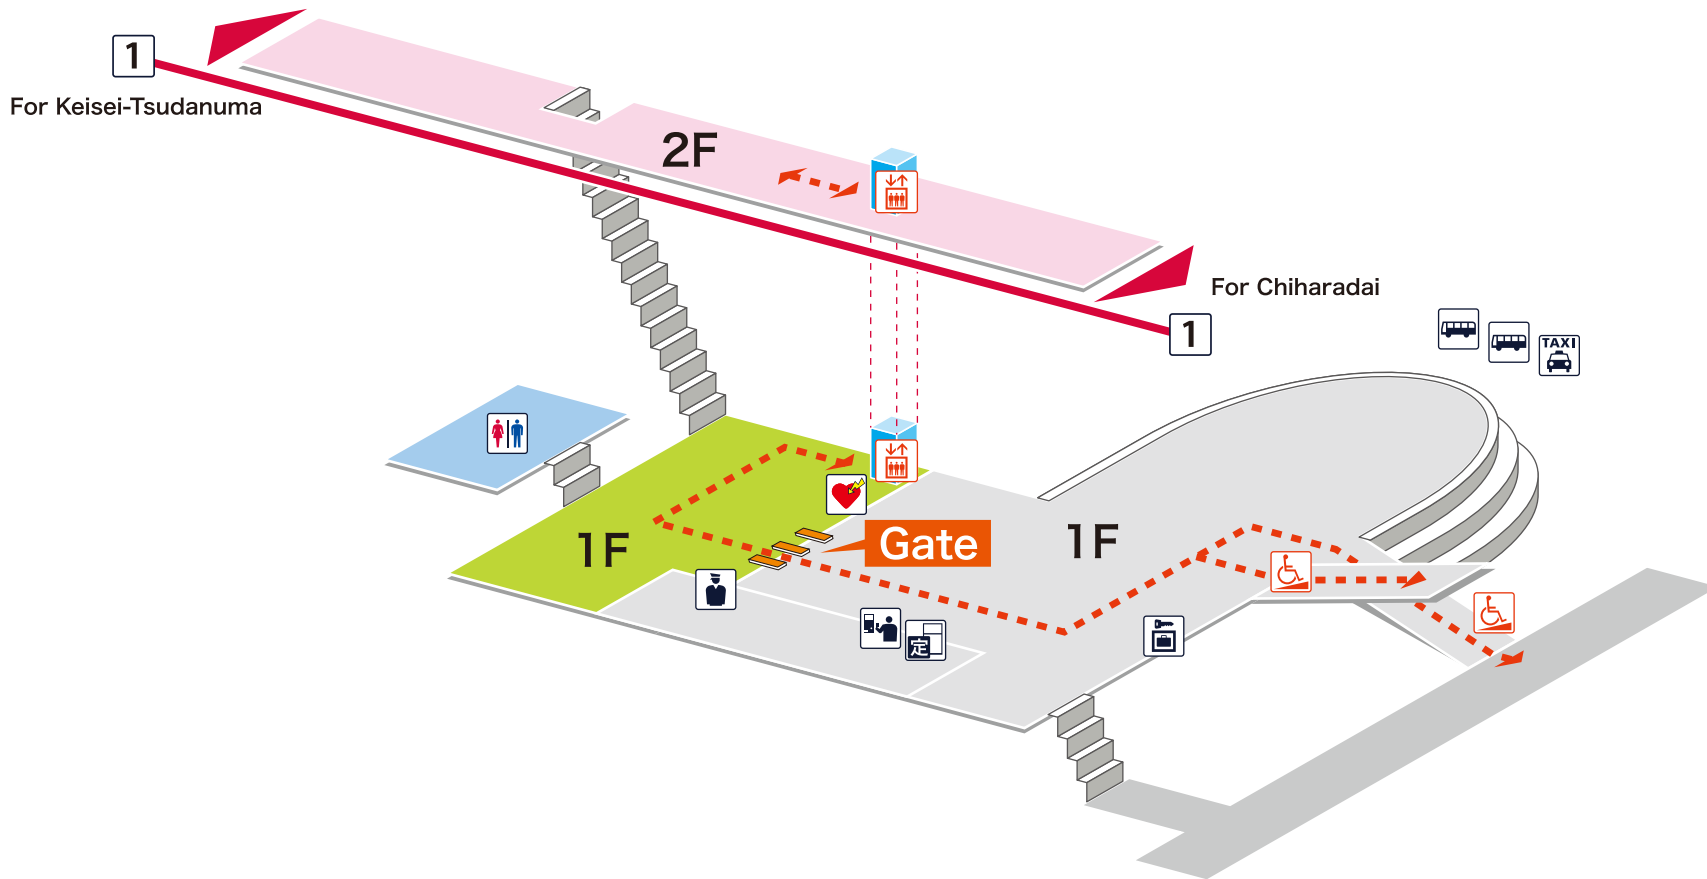

1 For Chiharadai and Keisei-Tsudanuma

Legend

- Station Office
- Tickets/Fair Adjustment Office
- Commuting Pass Ticket Office
- Limited Express Ticket Window
- Vending Machine for Commuting Pass
- Vending Machine for Limited Express Ticket
- Elevator
- Escalator
- Stair Lift
- Slope
- Restroom
- Baby Seat
- Wheelchair Restroom
- Ostomate
- Shop
- Waiting Room
- Lost and Found
- Cafe
- AED (Automated External Defibrillator)
- ATM
- Coin Locker
- Bus Stop
- Taxi Stand
- Question & answer
- Information

- On Platform
- Inside the Gate
- Outside the Gate
- Barrier-Free Route