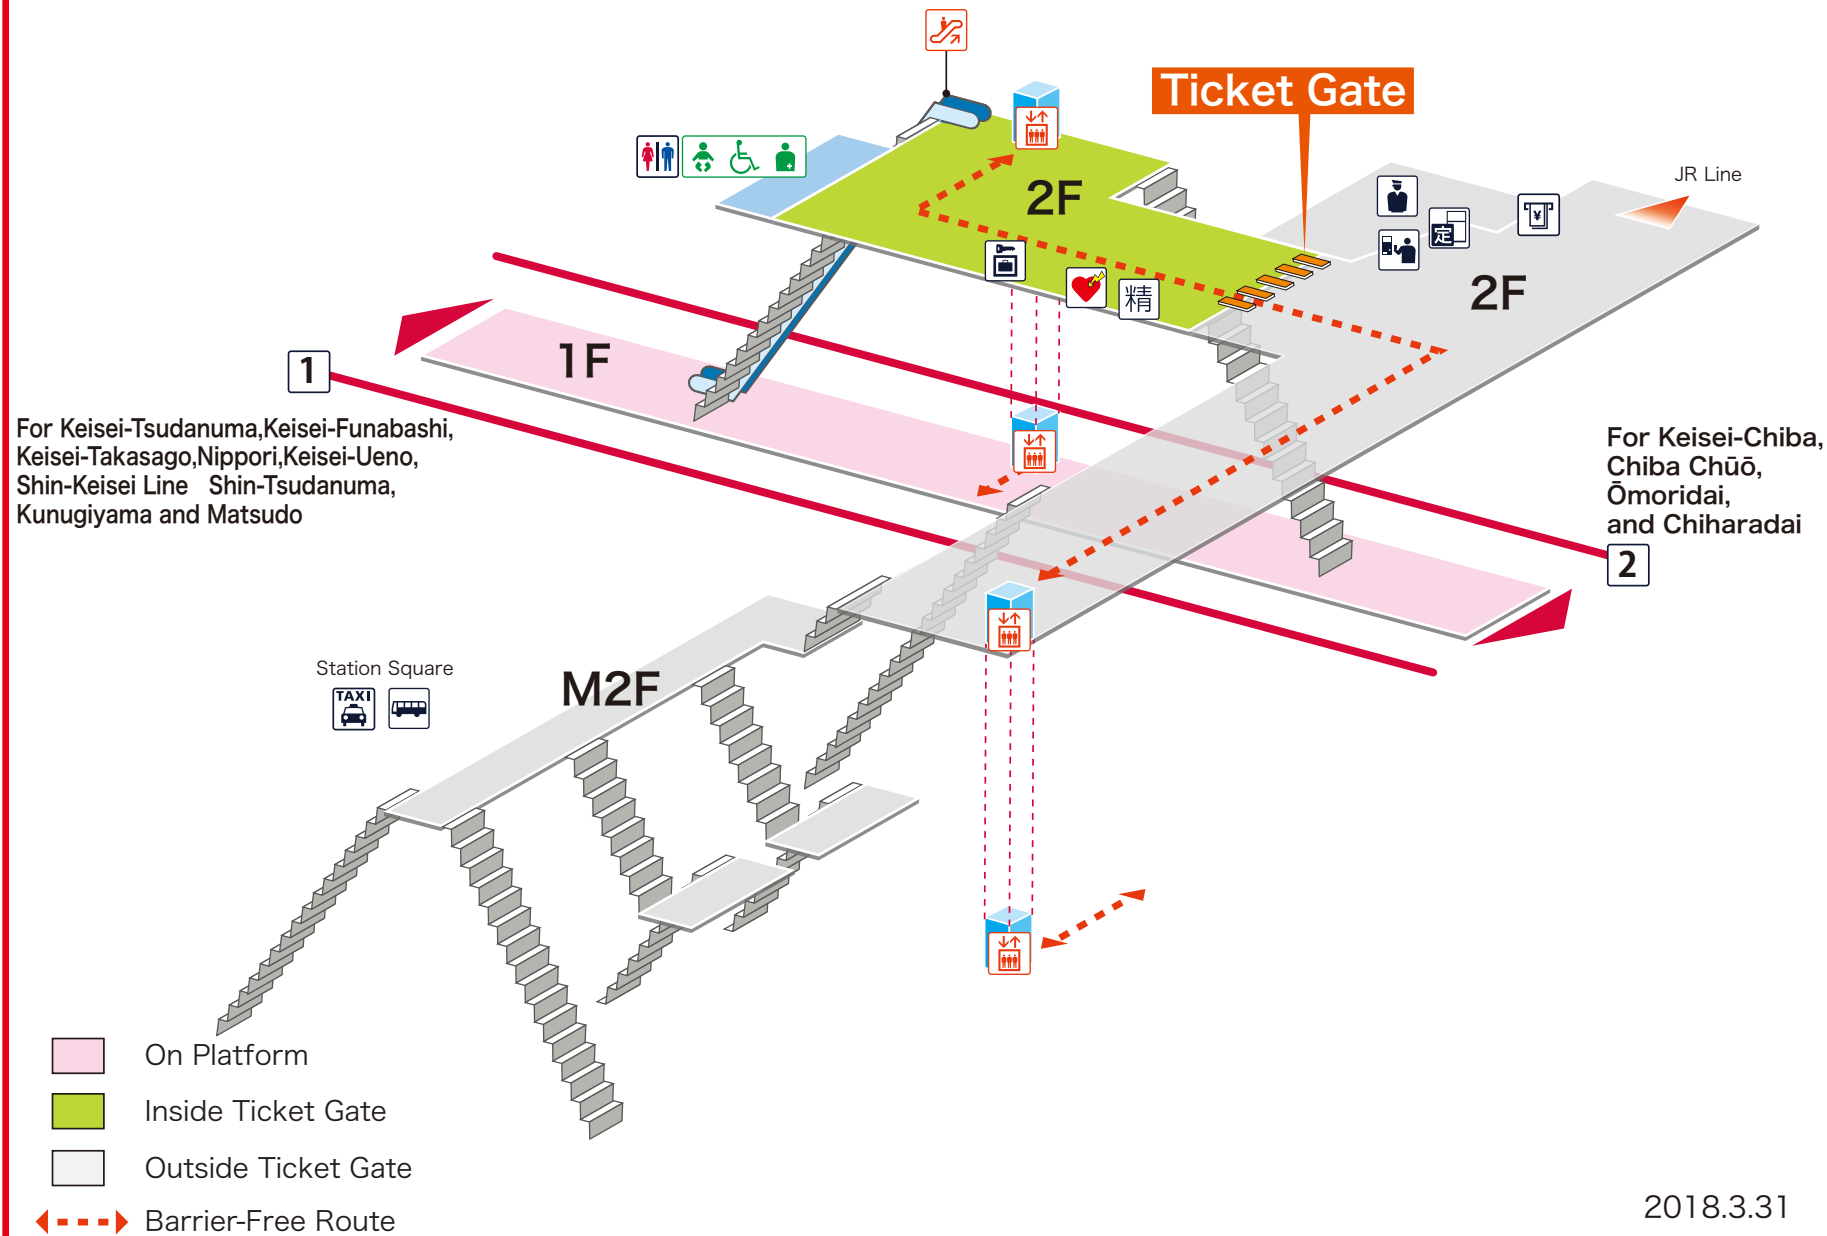

Keisei-Makuharihongō 京成幕張本郷 けいせいまくはりほんごう

- 1** Chiba Line For Keisei-Tsudanuma, Keisei-Funabashi, Keisei-Takasago, Nippori and Keisei-Ueno
Shin-Keisei Line For Shin-Tsudanuma, Kunugiyama and Matsudo
- 2** Chiba Line For Keisei-Chiba, Chiba Chūō, Ōmoridai, and Chiharadai

Legend

- Station Office
- Tickets/Fair Adjustment Office
- Commuting Pass Ticket Office
- Limited Express Ticket Window
- Vending Machine for Commuting Pass
- Vending Machine for Limited Express Ticket
- Elevator
- Escalator
- Stair Lift
- Slope
- Restroom
- Baby Seat
- Wheelchair Restroom
- Ostomate
- Shop
- Waiting Room
- Lost and Found
- Café
- AED (Automated External Defibrillator)
- ATM
- Coin Locker
- Bus Stop
- Taxi Stand
- Question & answer
- Information