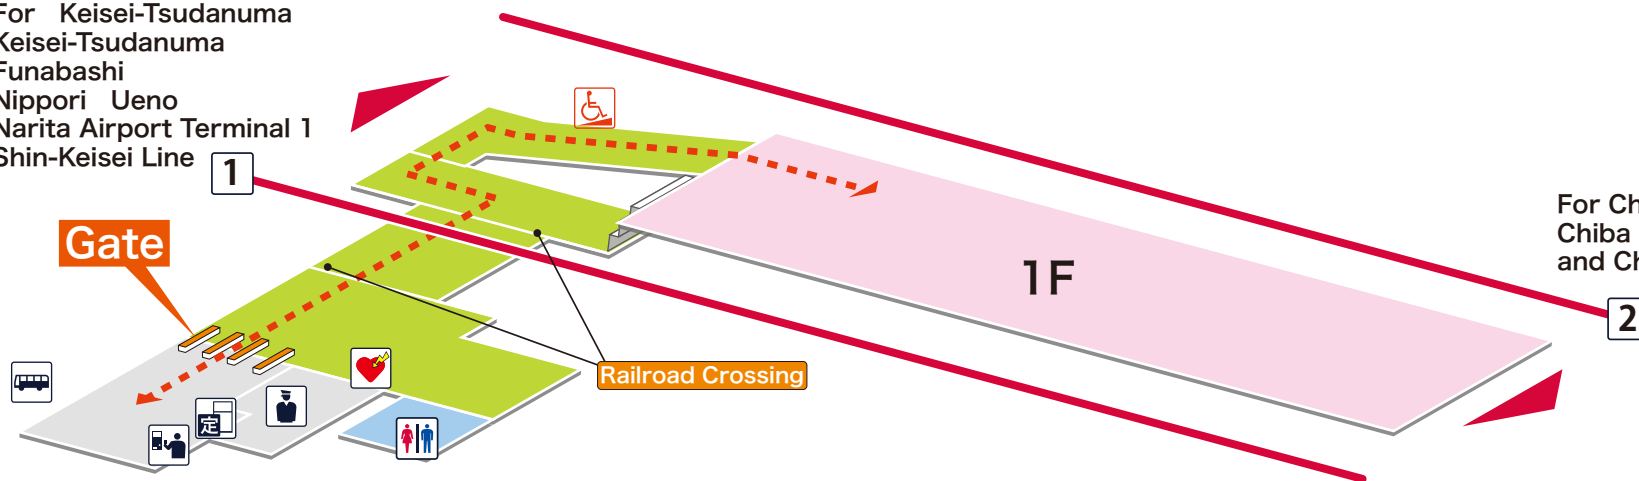

- 1 For Keisei-Tsudanuma Keisei-Tsudanuma Funabashi  
Nippori Ueno Narita Airport Terminal 1  
Shin-Keisei Line
- 2 For Chiba Chiba and Chiharadai

## Legend

- Station Office
- Tickets/  
Fair Adjustment Office
- Commuting Pass  
Ticket Office
- 特 Limited Express  
Ticket Window
- Vending Machine  
for Commuting Pass
- 特 Vending Machine  
for Limited Express Ticket
- Elevator
- Escalator
- Stair Lift
- Slope
- Restroom
- Baby Seat
- Wheelchair Restroom
- Ostomate
- Shop
- Waiting Room
- Lost and Found
- Café
- AED  
(Automated External Defibrillator)
- ATM
- Coin Locker
- Bus Stop
- TAXI  
Taxi Stand
- ? Question & answer
- i Information

For Keisei-Tsudanuma  
Keisei-Tsudanuma  
Funabashi  
Nippori Ueno  
Narita Airport Terminal 1  
Shin-Keisei Line

For Chiba  
Chiba  
and Chiharadai

- On Platform
- Inside the Gate
- Outside the Gate
- Barrier-Free Route