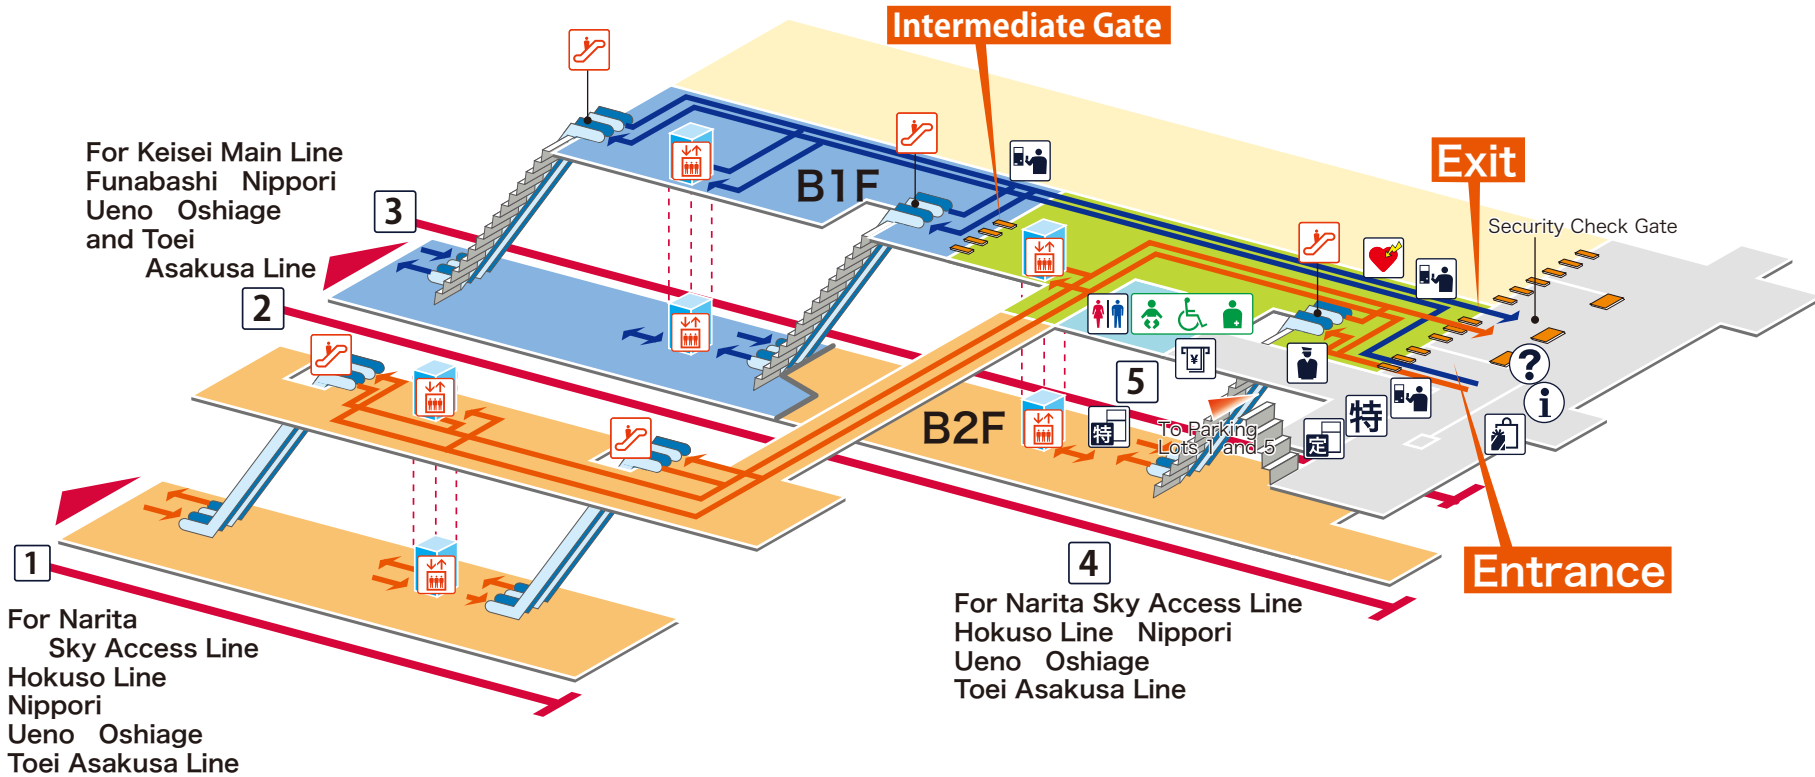

# Narita Airport Terminal 1 成田空港 なりたくうこう

**1 4 5** For Narita Sky Access Line Hokuso Line Nippori Ueno Oshiage  
Toei Asakusa Line

**2 3** For Keisei Main Line Funabashi Nippori Ueno Oshiage  
and Toei Asakusa Line

**1** For Narita Sky Access Line Hokuso Line Nippori Ueno Oshiage Toei Asakusa Line

- Narita Sky Access Line Platform
- Keisei Main Line Platform
- Inside the Gate
- Outside the Gate
- Narita Sky Access Line
- Keisei Main Line

## Legend

- Station Office
- Tickets/Fair Adjustment Office
- Commuting Pass Ticket Office
- Limited Express Ticket Window
- Vending Machine for Commuting Pass
- Vending Machine for Limited Express Ticket
- Elevator
- Escalator
- Stair Lift
- Slope
- Restroom
- Baby Seat
- Wheelchair Restroom
- Ostomate
- Shop
- Waiting Room
- Lost and Found
- Café
- AED (Automated External Defibrillator)
- ATM
- Coin Locker
- Bus Stop
- Taxi Stand
- Question & answer
- Information