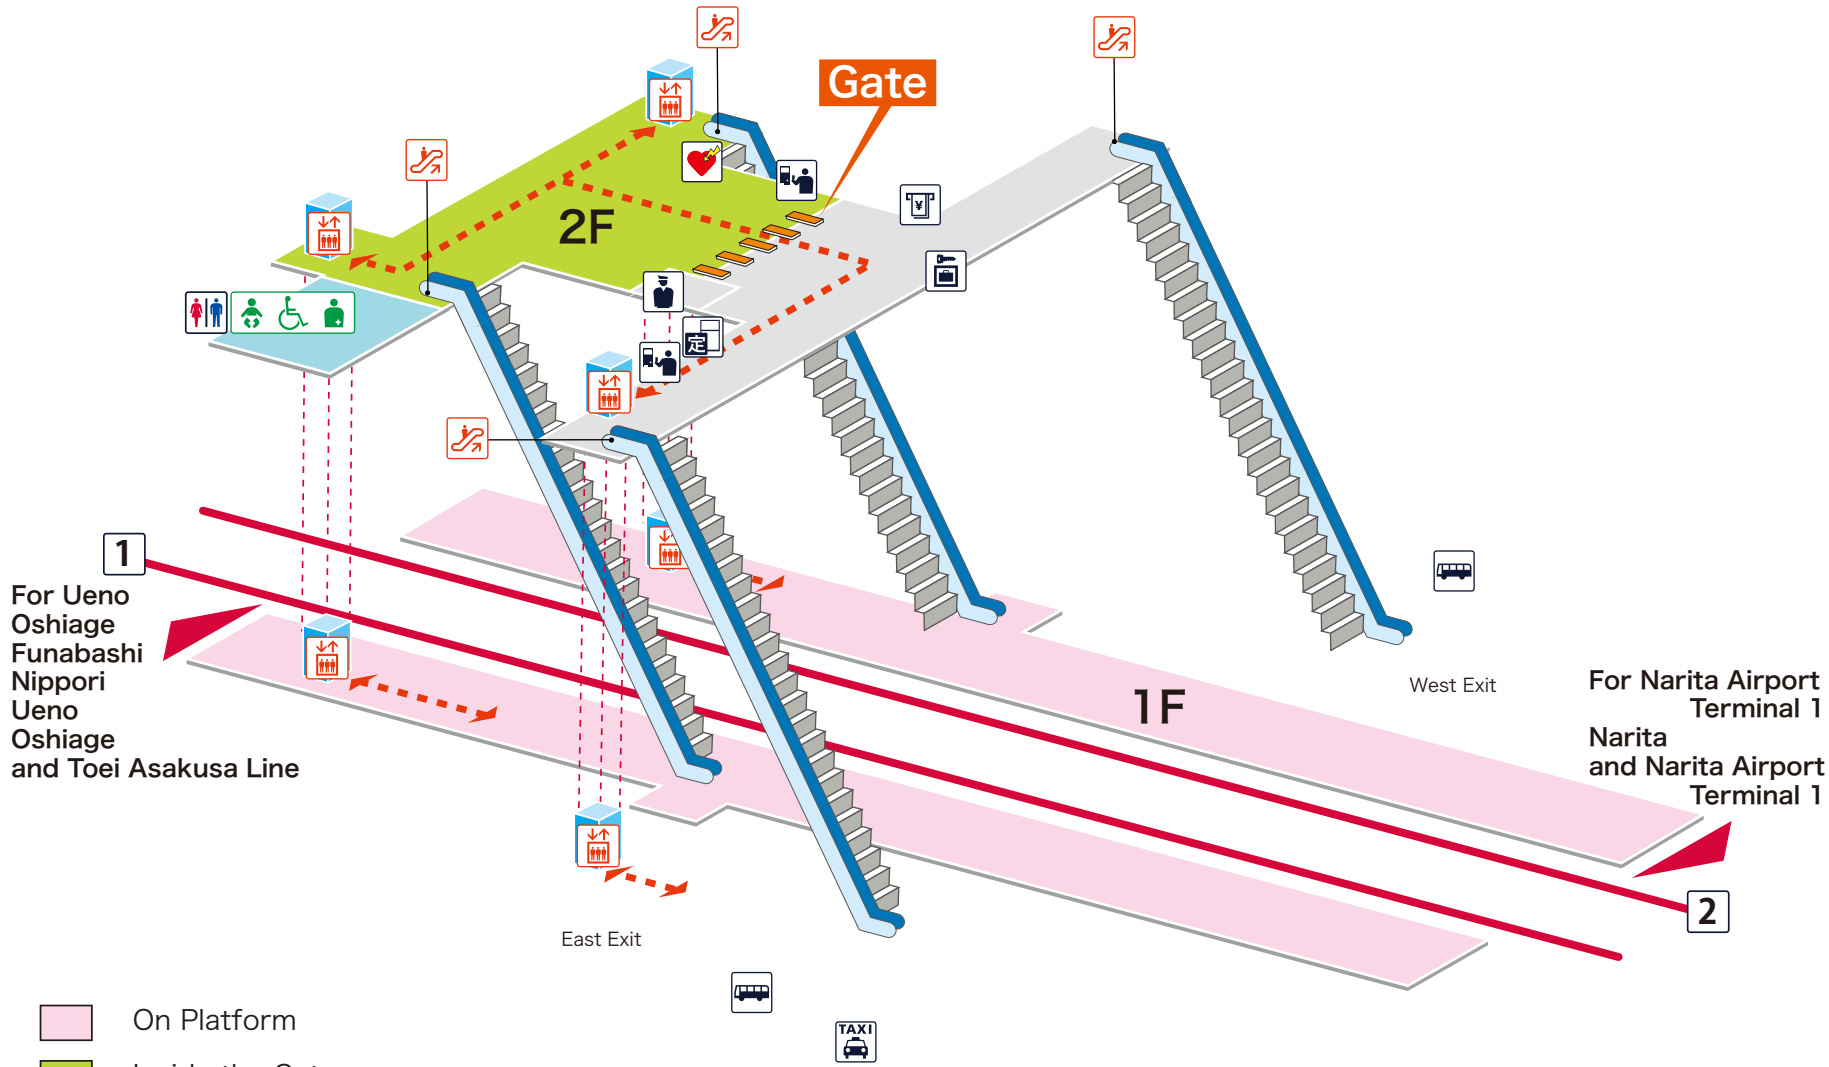

- 1 For Ueno Oshiage Funabashi Nippori Ueno Oshiage and Toei Asakusa Line
- 2 For Narita Airport Terminal 1 Narita and Narita Airport Terminal 1

## Legend

- Station Office
- Tickets/Fair Adjustment Office
- Commuting Pass Ticket Office
- Limited Express Ticket Window
- Vending Machine for Commuting Pass
- Vending Machine for Limited Express Ticket
- Elevator
- Escalator
- Stair Lift
- Slope
- Restroom
- Baby Seat
- Wheelchair Restroom
- Ostomate
- Shop
- Waiting Room
- Lost and Found
- Café
- AED (Automated External Defibrillator)
- ATM
- Coin Locker
- Bus Stop
- Taxi Stand
- Question & answer
- Information

- On Platform
- Inside the Gate
- Outside the Gate
- Barrier-Free Route