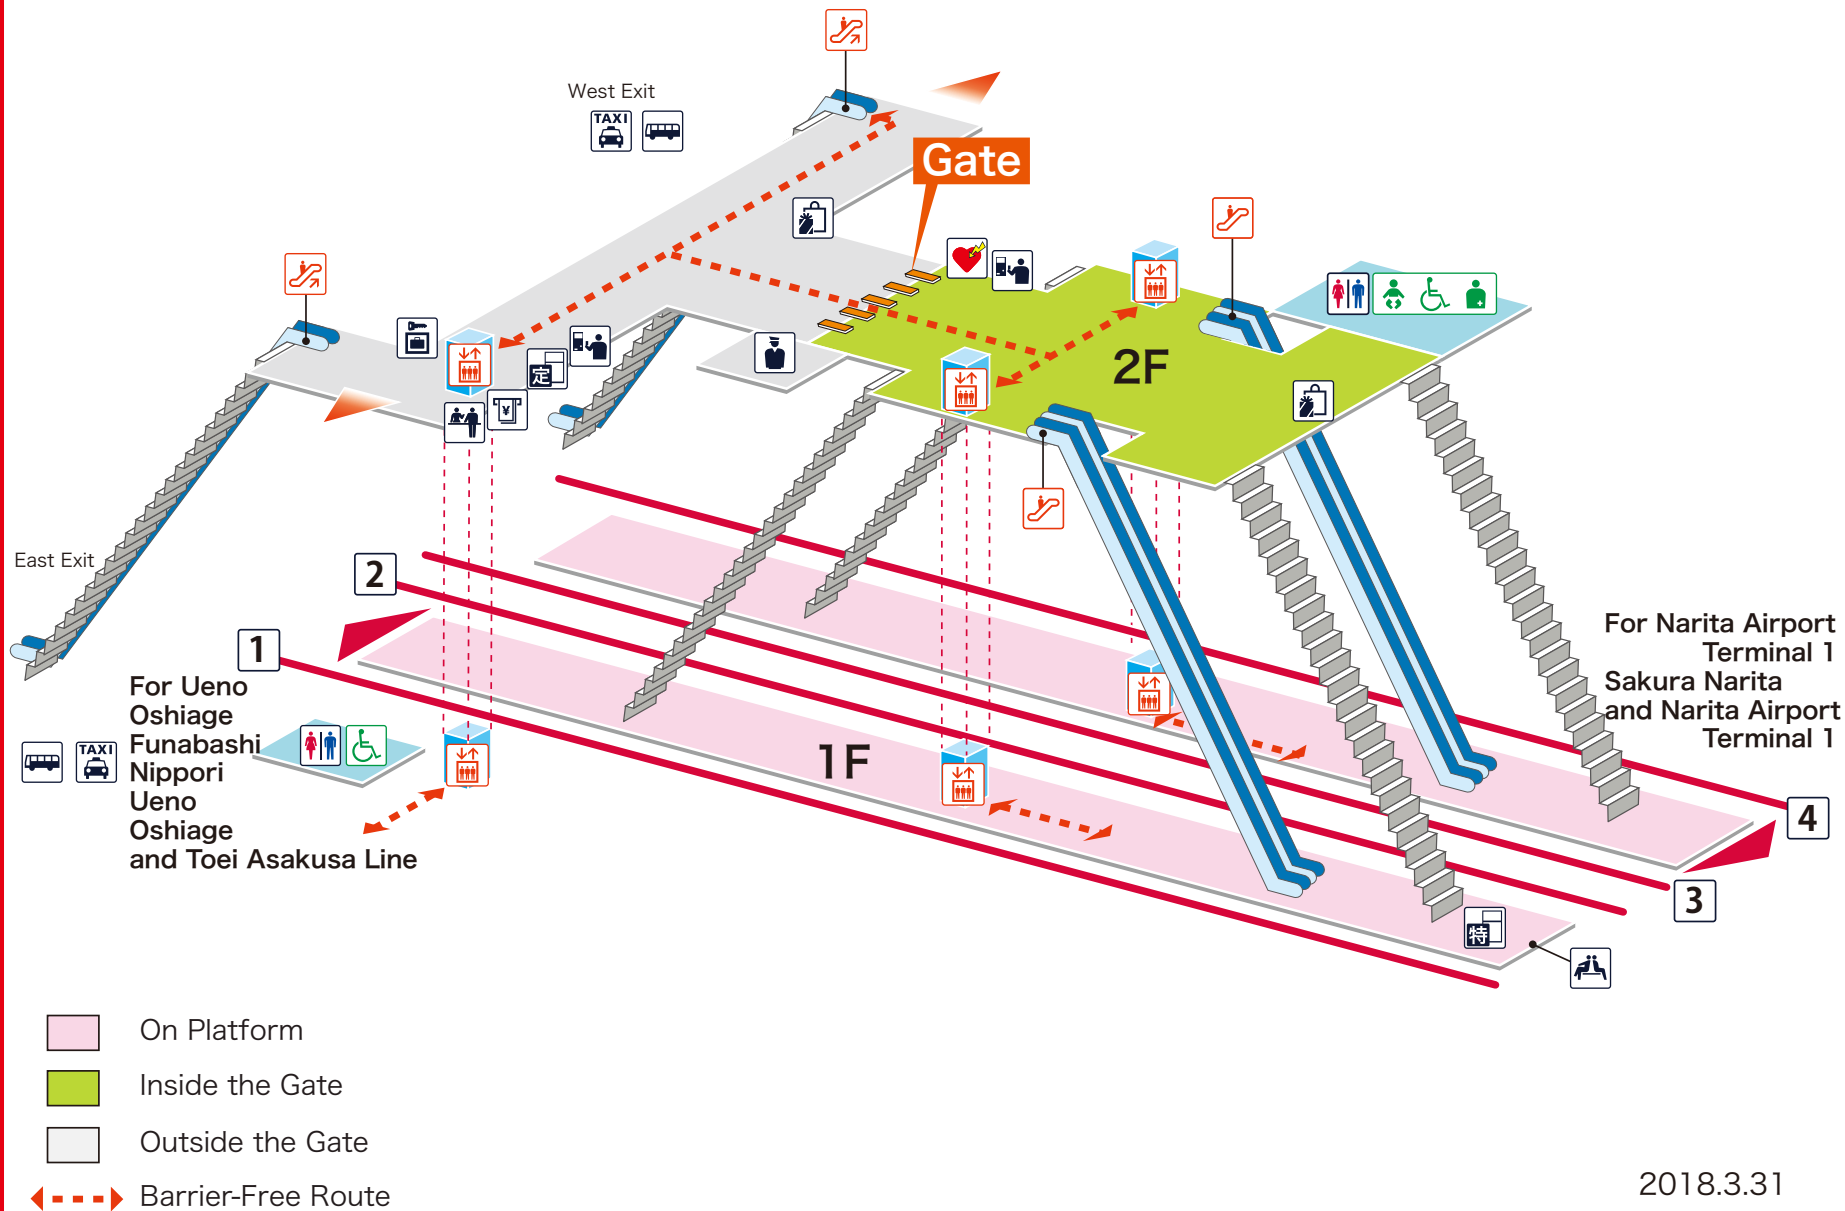

1 2 For Ueno Oshiage Funabashi Nippori Ueno Oshiage and Toei Asakusa Line  
 3 4 For Narita Airport Terminal 1 Sakura Narita and Narita Airport Terminal 1

## Legend

- Station Office
- Tickets/Fair Adjustment Office
- Commuting Pass Ticket Office
- Limited Express Ticket Window
- Vending Machine for Commuting Pass
- Vending Machine for Limited Express Ticket
- Elevator
- Escalator
- Stair Lift
- Slope
- Restroom
- Baby Seat
- Wheelchair Restroom
- Ostomate
- Shop
- Waiting Room
- Lost and Found
- Café
- AED (Automated External Defibrillator)
- ATM
- Coin Locker
- Bus Stop
- Taxi Stand
- Question & answer
- Information