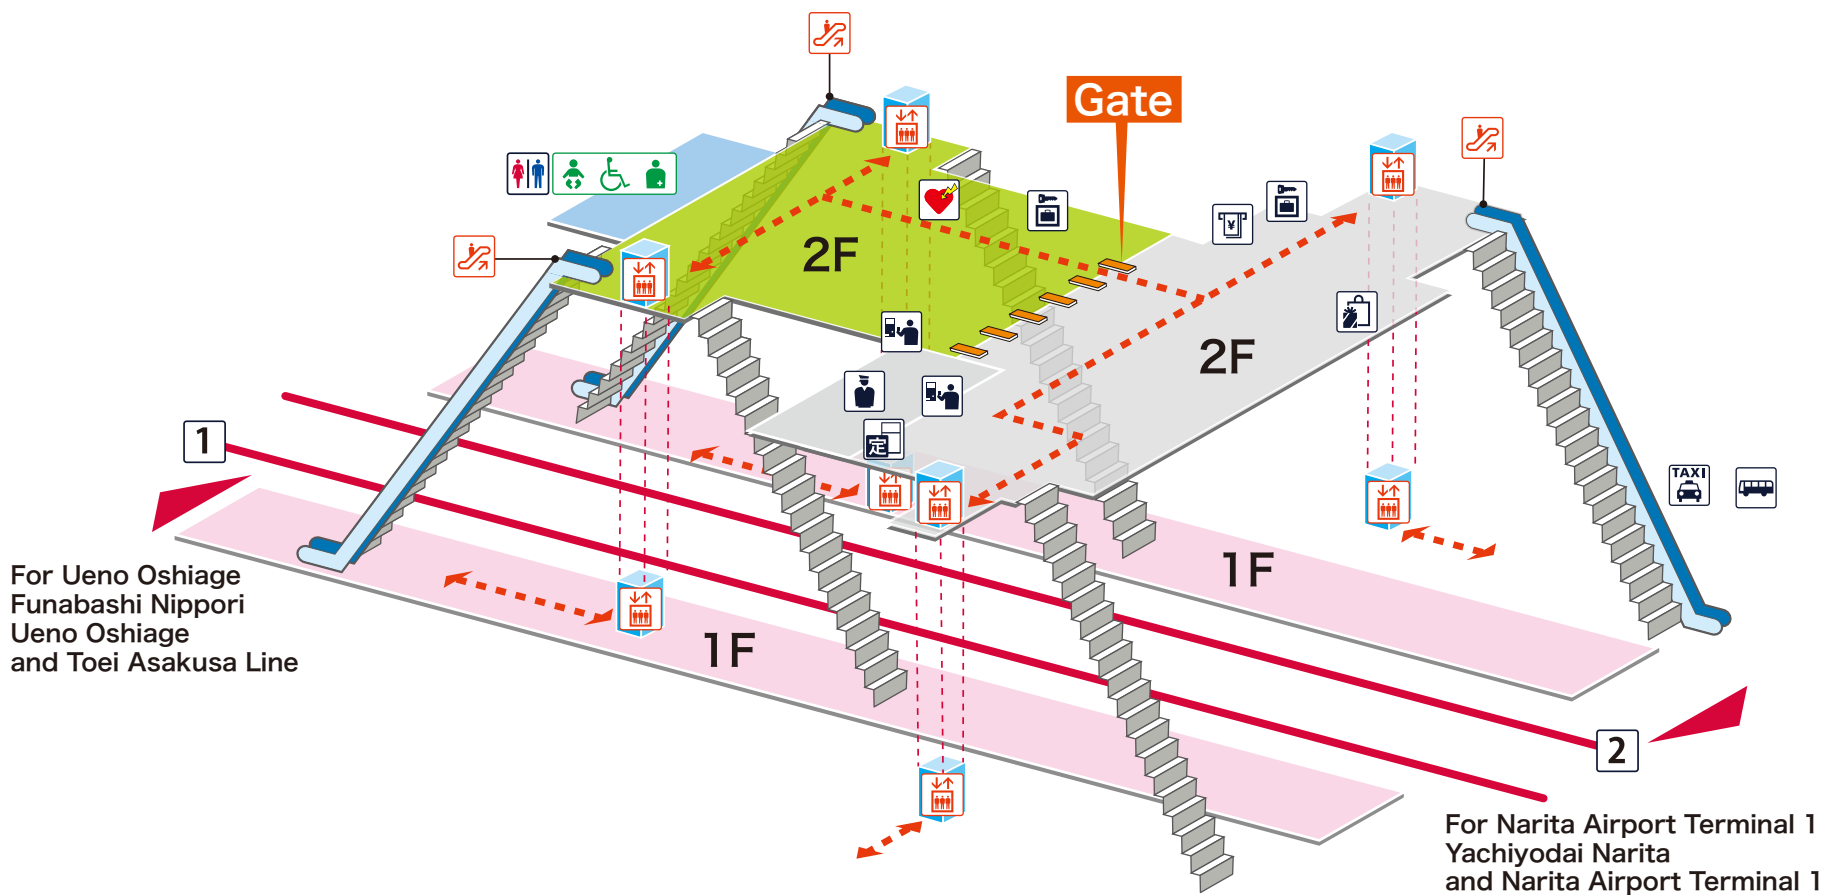

- 1 For Ueno Oshiage Funabashi Nippori Ueno Oshiage and Toei Asakusa Line
- 2 For Narita Airport Terminal 1 Yachiyodai Narita and Narita Airport Terminal 1

Legend

- Station Office
- Tickets/Fair Adjustment Office
- Commuting Pass Ticket Office
- Limited Express Ticket Window
- Vending Machine for Commuting Pass
- Vending Machine for Limited Express Ticket
- Elevator
- Escalator
- Stair Lift
- Slope
- Restroom
- Baby Seat
- Wheelchair Restroom
- Ostomate
- Shop
- Waiting Room
- Lost and Found
- Café
- AED (Automated External Defibrillator)
- ATM
- Coin Locker
- Bus Stop
- Taxi Stand
- Question & answer
- Information

For Ueno Oshiage
Funabashi Nippori
Ueno Oshiage
and Toei Asakusa Line

For Narita Airport Terminal 1
Yachiyodai Narita
and Narita Airport Terminal 1

- On Platform
- Inside the Gate
- Outside the Gate
- Barrier-Free Route