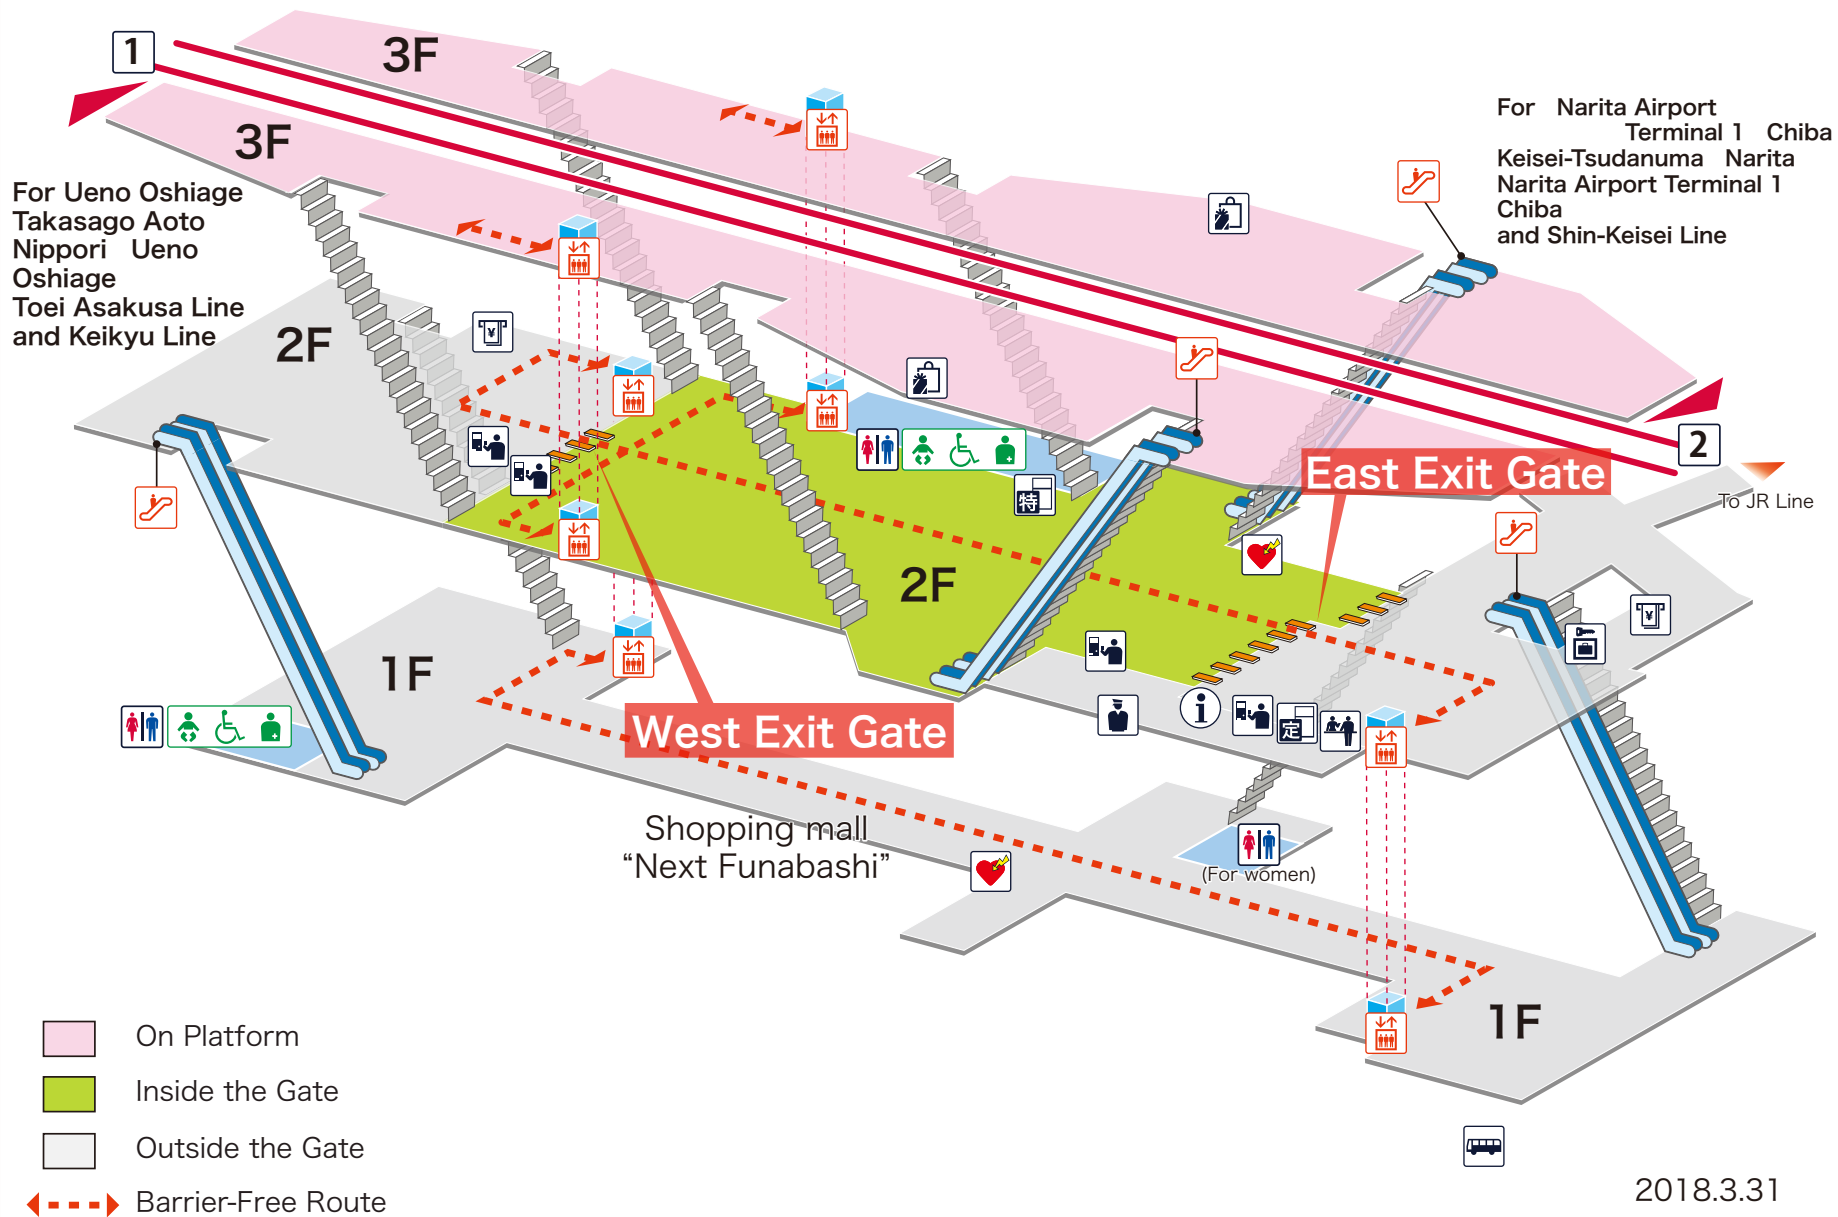

1 For Ueno Oshiage Takasago Aoto Nippori Ueno Oshiage
Toei Asakusa Line and Keikyū Line

2 For Narita Airport Terminal 1 Chiba Keisei-Tsudanuma Narita Narita Airport Terminal 1
Chiba and Shin-Keisei Line

Legend

- Station Office
- Tickets/Fair Adjustment Office
- Commuting Pass Ticket Office
- Limited Express Ticket Window
- Vending Machine for Commuting Pass
- Vending Machine for Limited Express Ticket
- Elevator
- Escalator
- Stair Lift
- Slope
- Restroom
- Baby Seat
- Wheelchair Restroom
- Ostomate
- Shop
- Waiting Room
- Lost and Found
- Café
- AED (Automated External Defibrillator)
- ATM
- Coin Locker
- Bus Stop
- Taxi Stand
- Question & answer
- Information