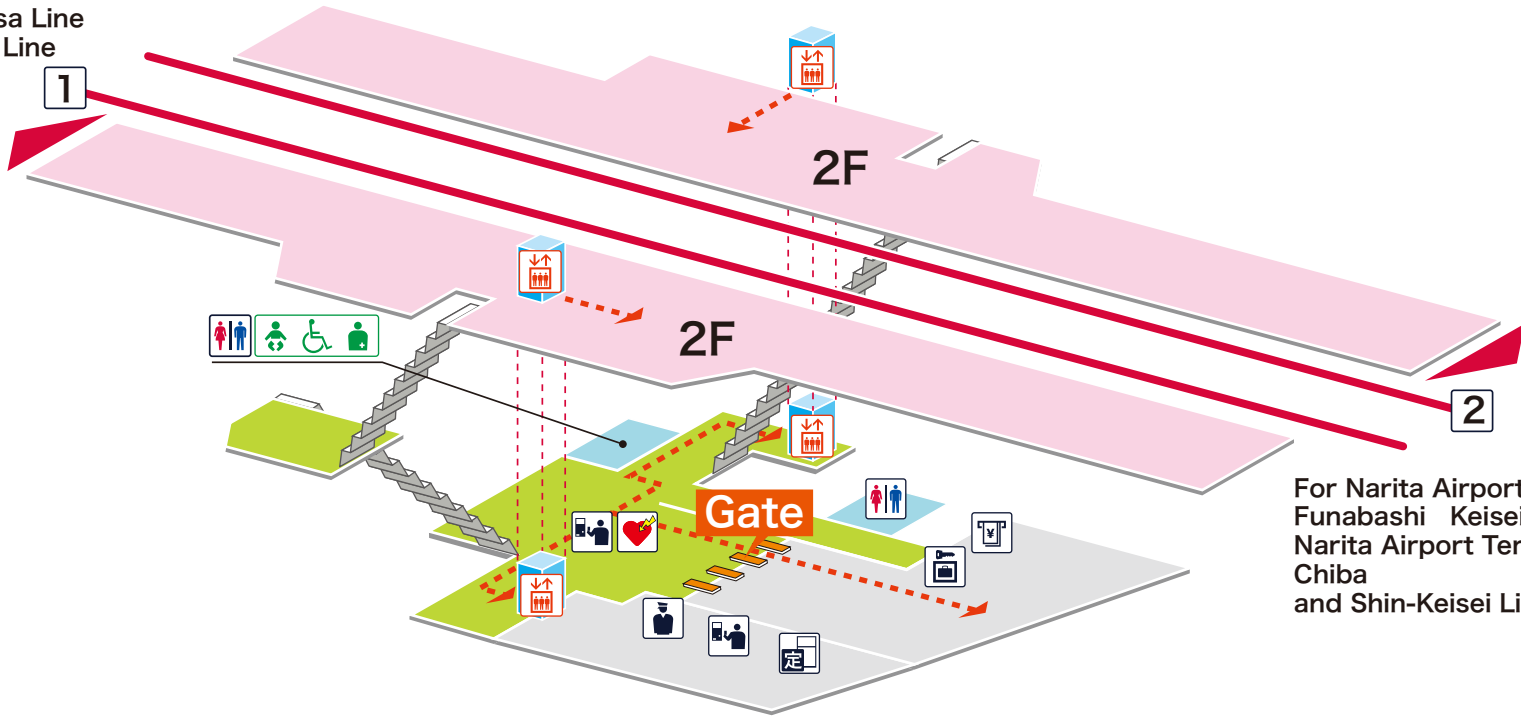

Kōnodai 国府台 こうのだい

- 1 For Ueno Oshiage Takasago Aoto Nippori Ueno Oshiage
Toei Asakusa Line and Keikyu Line
- 2 For Narita Airport Terminal 1 Funabashi Keisei-Tsudanuma Narita Airport Terminal 1 Chiba
and Shin-Keisei Line

For Ueno Oshiage
Takasago Aoto
Nippori Ueno
Oshiage
Toei Asakusa Line
and Keikyu Line

For Narita Airport Terminal 1
Funabashi Keisei-Tsudanuma
Narita Airport Terminal 1
Chiba
and Shin-Keisei Line

- On Platform
- Inside the Gate
- Outside the Gate
- <---> Barrier-Free Route

Legend

- Station Office
- Tickets/Fair Adjustment Office
- Commuting Pass Ticket Office
- Limited Express Ticket Window
- Vending Machine for Commuting Pass
- Vending Machine for Limited Express Ticket
- Elevator
- Escalator
- Stair Lift
- Slope
- Restroom
- Baby Seat
- Wheelchair Restroom
- Ostomate
- Shop
- Waiting Room
- Lost and Found
- Café
- AED (Automated External Defibrillator)
- ATM
- Coin Locker
- Bus Stop
- Taxi Stand
- Question & answer
- Information