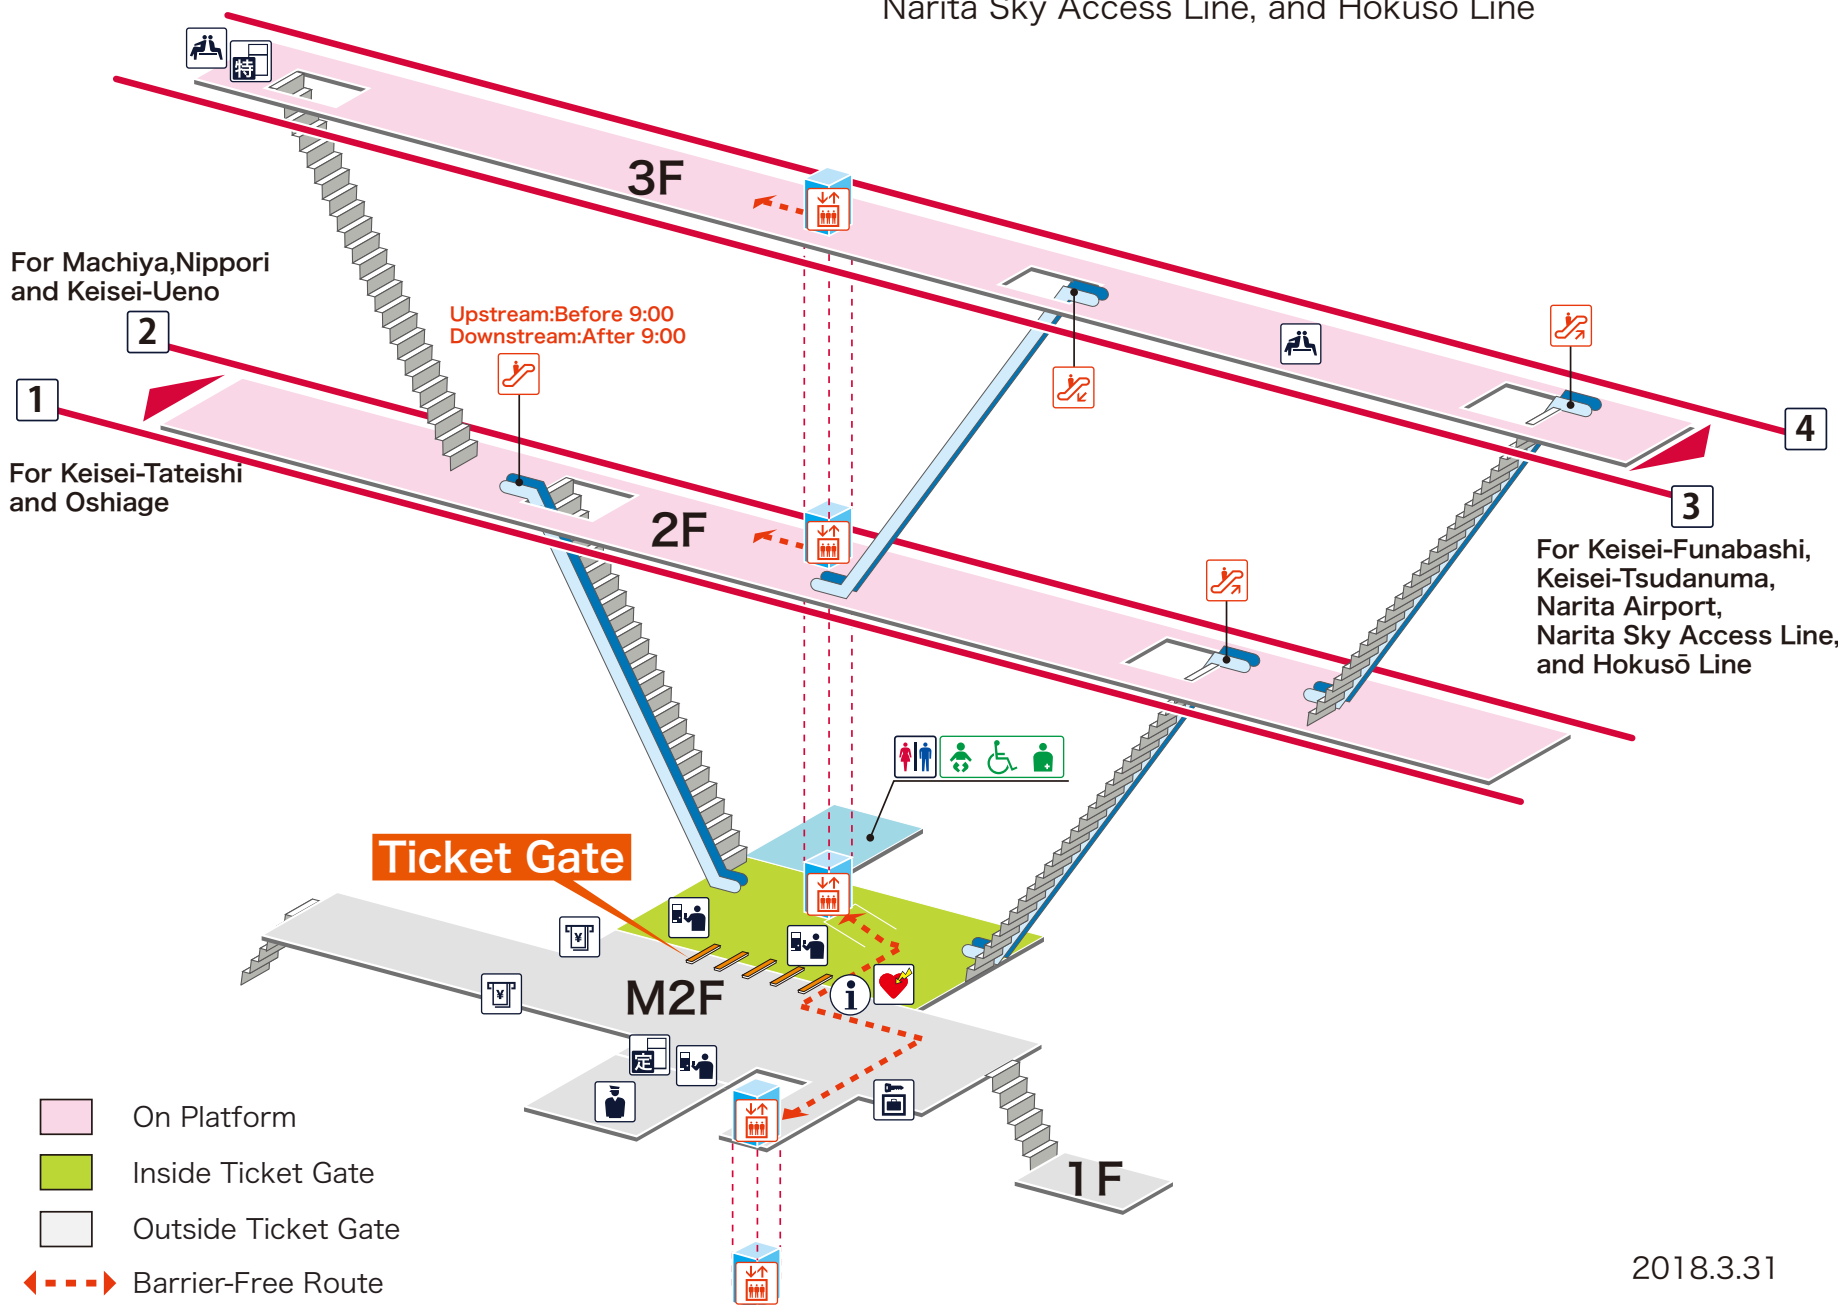

- 1** Oshiage Line For Keisei-Tateishi, To Oshiage
- 2** Keisei Main Line For Machiya, Nippori and Keisei-Ueno
- 3** **4** Keisei Main Line For Keisei-Funabashi, Keisei-Tsudanuma and Narita Airport, Narita Sky Access Line, and Hokusō Line

## Legend

- Station Office
- Tickets/Fair Adjustment Office
- Commuting Pass Ticket Office
- Limited Express Ticket Window
- Vending Machine for Commuting Pass
- Vending Machine for Limited Express Ticket
- Elevator
- Escalator
- Stair Lift
- Slope
- Restroom
- Baby Seat
- Wheelchair Restroom
- Ostomate
- Shop
- Waiting Room
- Lost and Found
- Café
- AED (Automated External Defibrillator)
- ATM
- Coin Locker
- Bus Stop
- Taxi Stand
- Question & answer
- Information