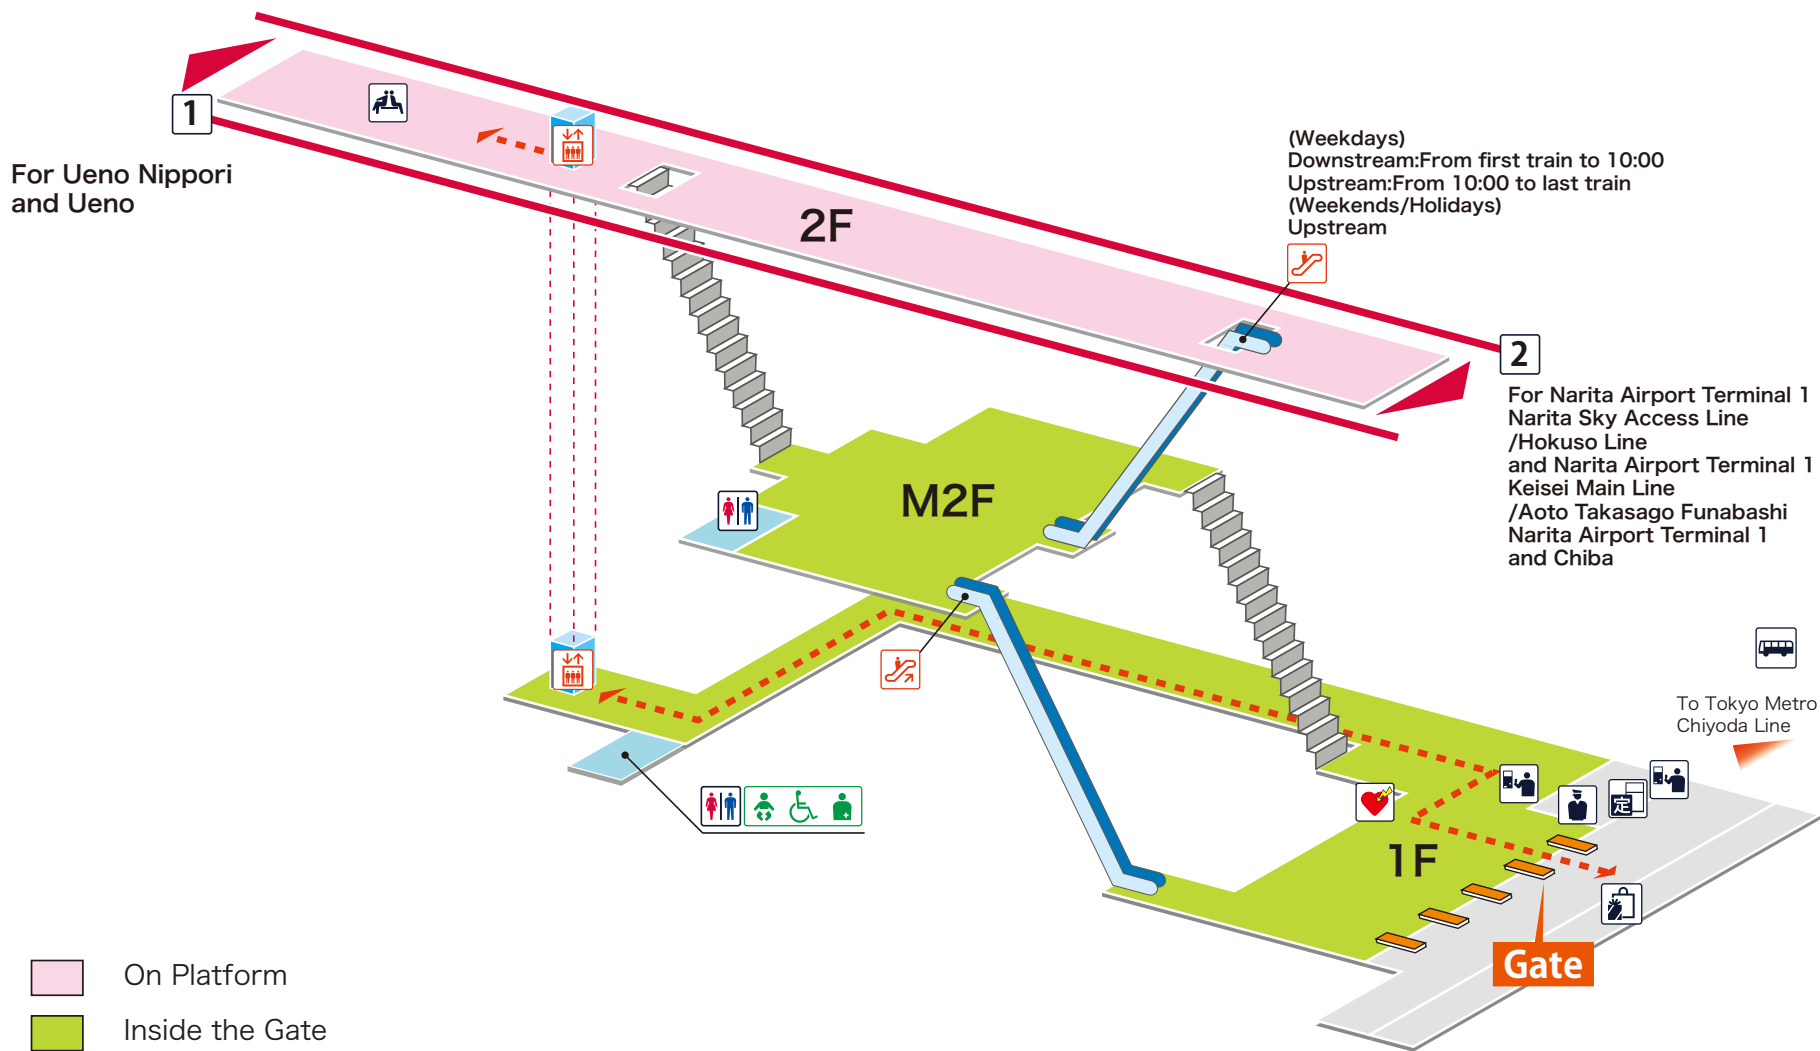

- 1 For Ueno Nippori and Ueno
- 2 For Narita Airport Terminal 1

Narita Sky Access Line/Hokuso Line  
and Narita Airport Terminal 1  
Keisei Main Line/Aoto  
Takasago Funabashi  
Narita Airport Terminal 1  
and Chiba

## Legend

- Station Office
- Tickets/Fair Adjustment Office
- Commuting Pass Ticket Office
- Limited Express Ticket Window
- Vending Machine for Commuting Pass
- Vending Machine for Limited Express Ticket
- Elevator
- Escalator
- Stair Lift
- Slope
- Restroom
- Baby Seat
- Wheelchair Restroom
- Ostomate
- Shop
- Waiting Room
- Lost and Found
- Café
- AED (Automated External Defibrillator)
- ATM
- Coin Locker
- Bus Stop
- Taxi Stand
- Question & answer
- Information

- On Platform
- Inside the Gate
- Outside the Gate
- Barrier-Free Route