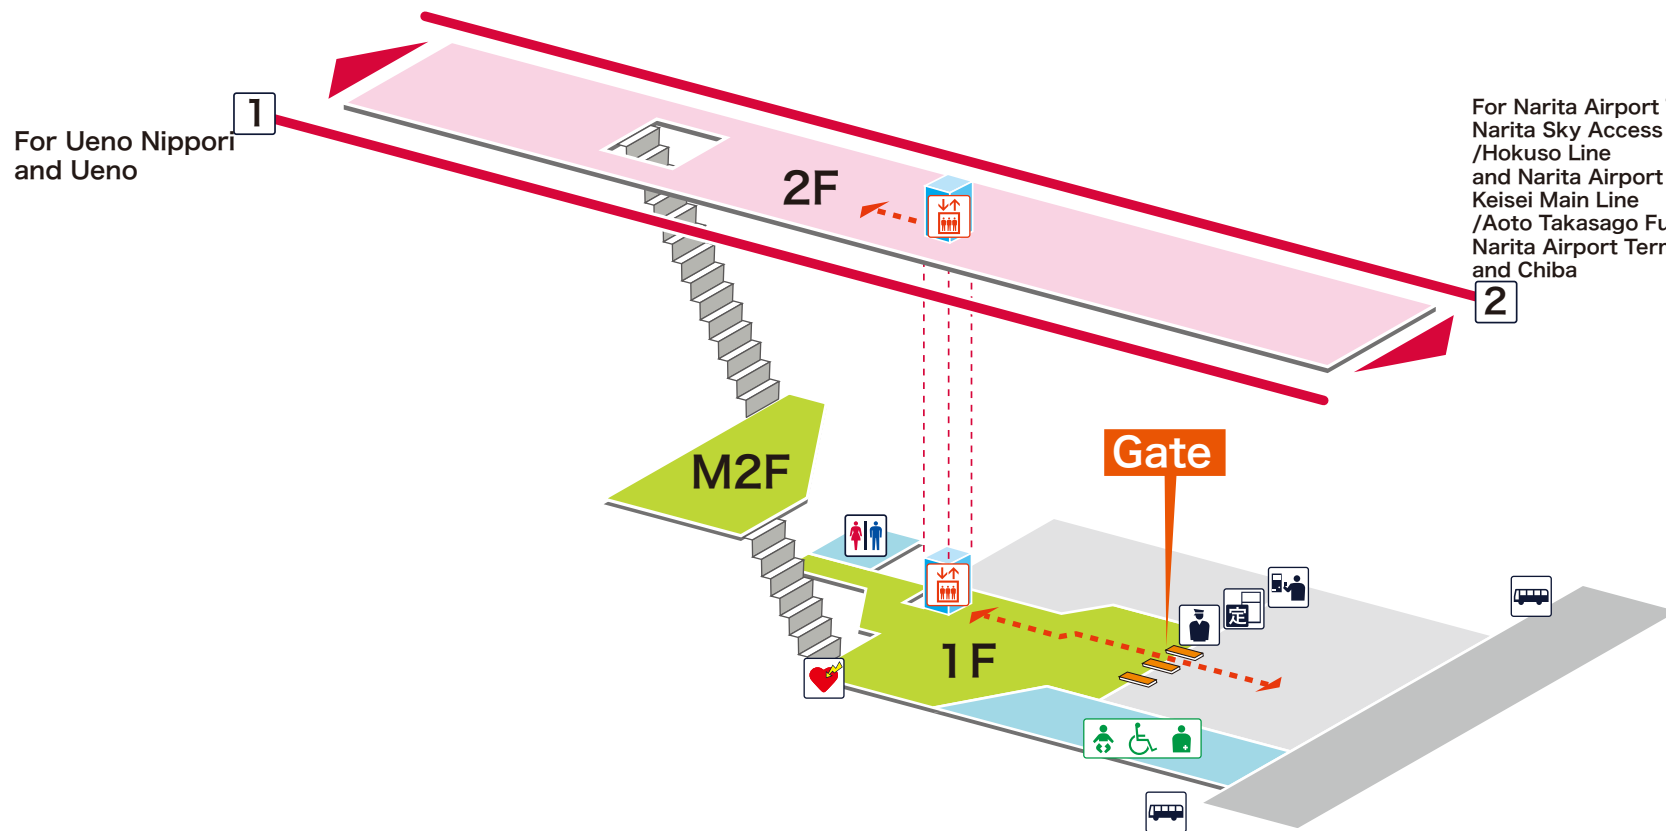

- 1 For Ueno Nippori and Ueno
- 2 For Narita Airport Terminal 1

Narita Sky Access Line/Hokuso Line
and Narita Airport Terminal 1
Keisei Main Line/Aoto
Takasago Funabashi
Narita Airport Terminal 1
and Chiba

- On Platform
- Inside the Gate
- Outside the Gate
- ← - - - - - → Barrier-Free Route

For Narita Airport Terminal 1
Narita Sky Access Line
/Hokuso Line
and Narita Airport Terminal 1
Keisei Main Line
/Aoto Takasago Funabashi
Narita Airport Terminal 1
and Chiba

Legend

- Station Office
- Tickets/
Fair Adjustment Office
- Commuting Pass
Ticket Office
- Limited Express
Ticket Window
- Vending Machine
for Commuting Pass
- Vending Machine
for Limited Express Ticket
- Elevator
- Escalator
- Stair Lift
- Slope
- Restroom
- Baby Seat
- Wheelchair Restroom
- Ostomate
- Shop
- Waiting Room
- Lost and Found
- Café
- AED
(Automated External Defibrillator)
- ATM
- Coin Locker
- Bus Stop
- Taxi Stand
- Question & answer
- Information