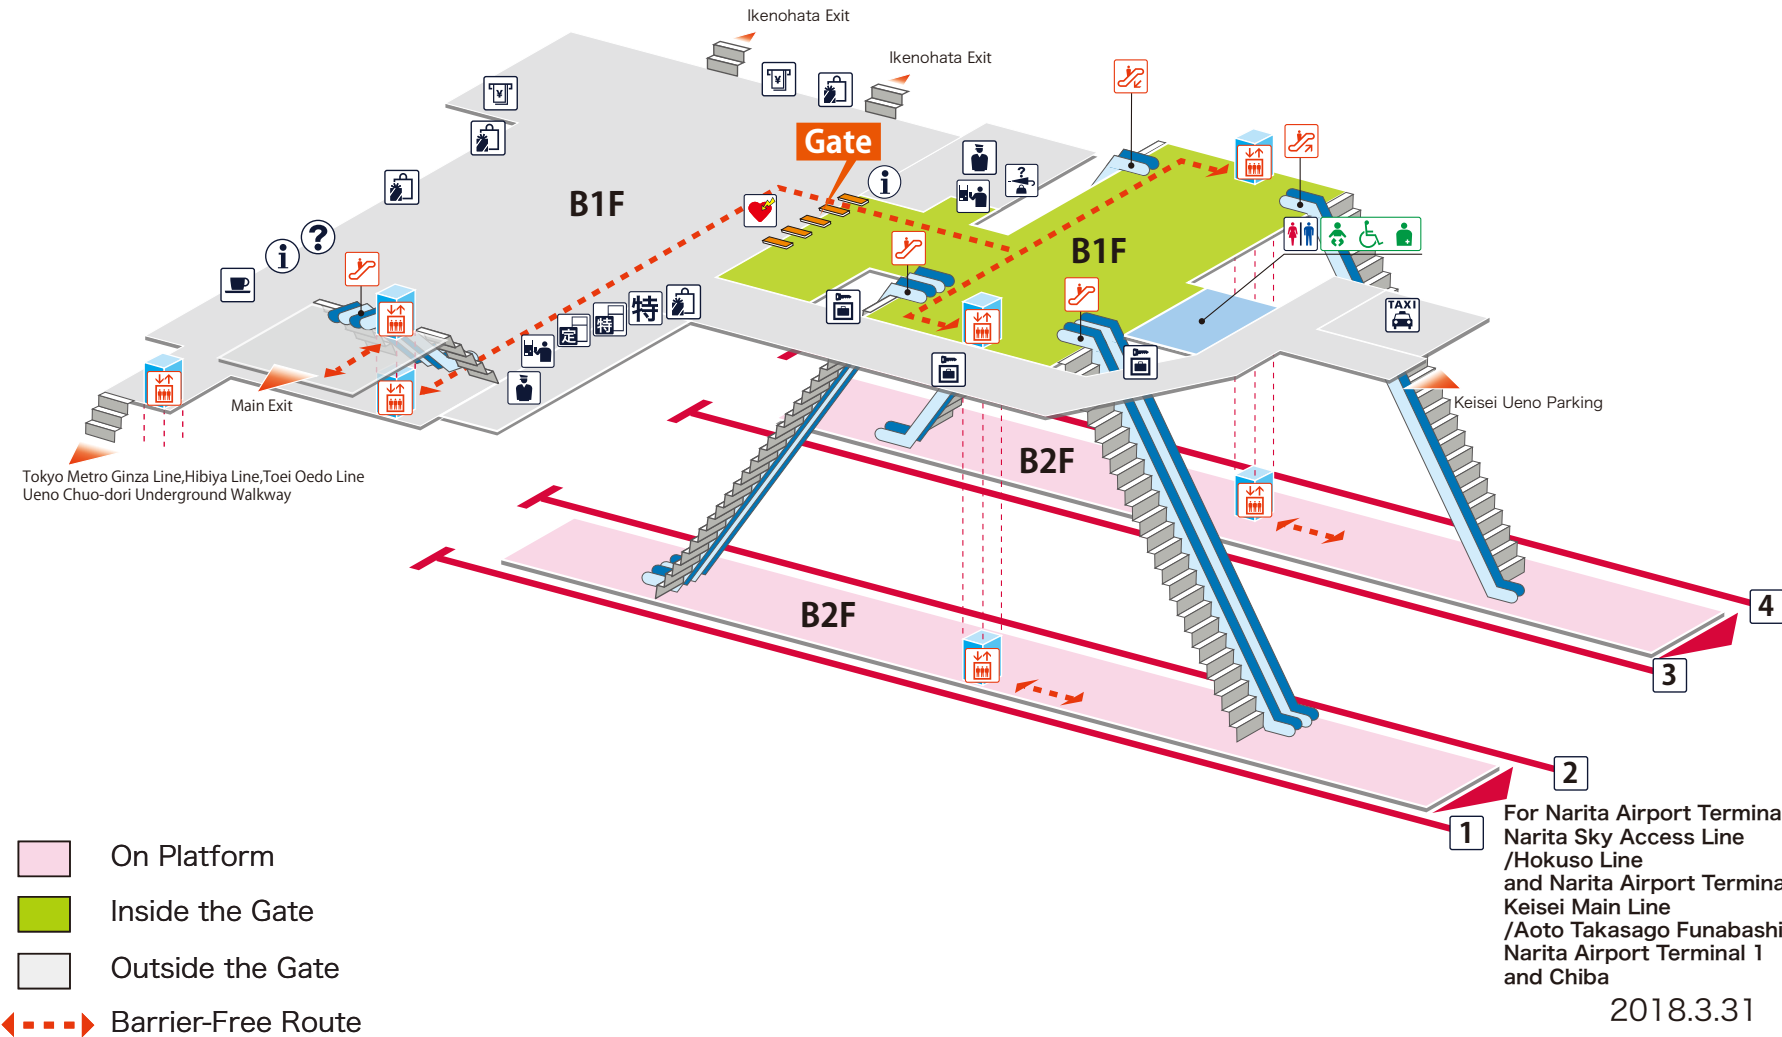

1 2 3 4 For Narita Airport Terminal 1

Narita Sky Access Line/Hokuso Line
and Narita Airport Terminal 1
Keisei Main Line/Aoto
Takasago Funabashi
Narita Airport Terminal 1
and Chiba

※There may be some change due to the construction work of Keisei Ueno Station.

Legend

- Station Office
- Tickets/Fair Adjustment Office
- Commuting Pass Ticket Office
- Limited Express Ticket Window
- Vending Machine for Commuting Pass
- Vending Machine for Limited Express Ticket
- Elevator
- Escalator
- Stair Lift
- Slope
- Restroom
- Baby Seat
- Wheelchair Restroom
- Ostomate
- Shop
- Waiting Room
- Lost and Found
- Café
- AED (Automated External Defibrillator)
- ATM
- Coin Locker
- Bus Stop
- Taxi Stand
- Question & answer
- Information

1 For Narita Airport Terminal 1
Narita Sky Access Line
/Hokuso Line
and Narita Airport Terminal 1
Keisei Main Line
/Aoto Takasago Funabashi
Narita Airport Terminal 1
and Chiba

2018.3.31