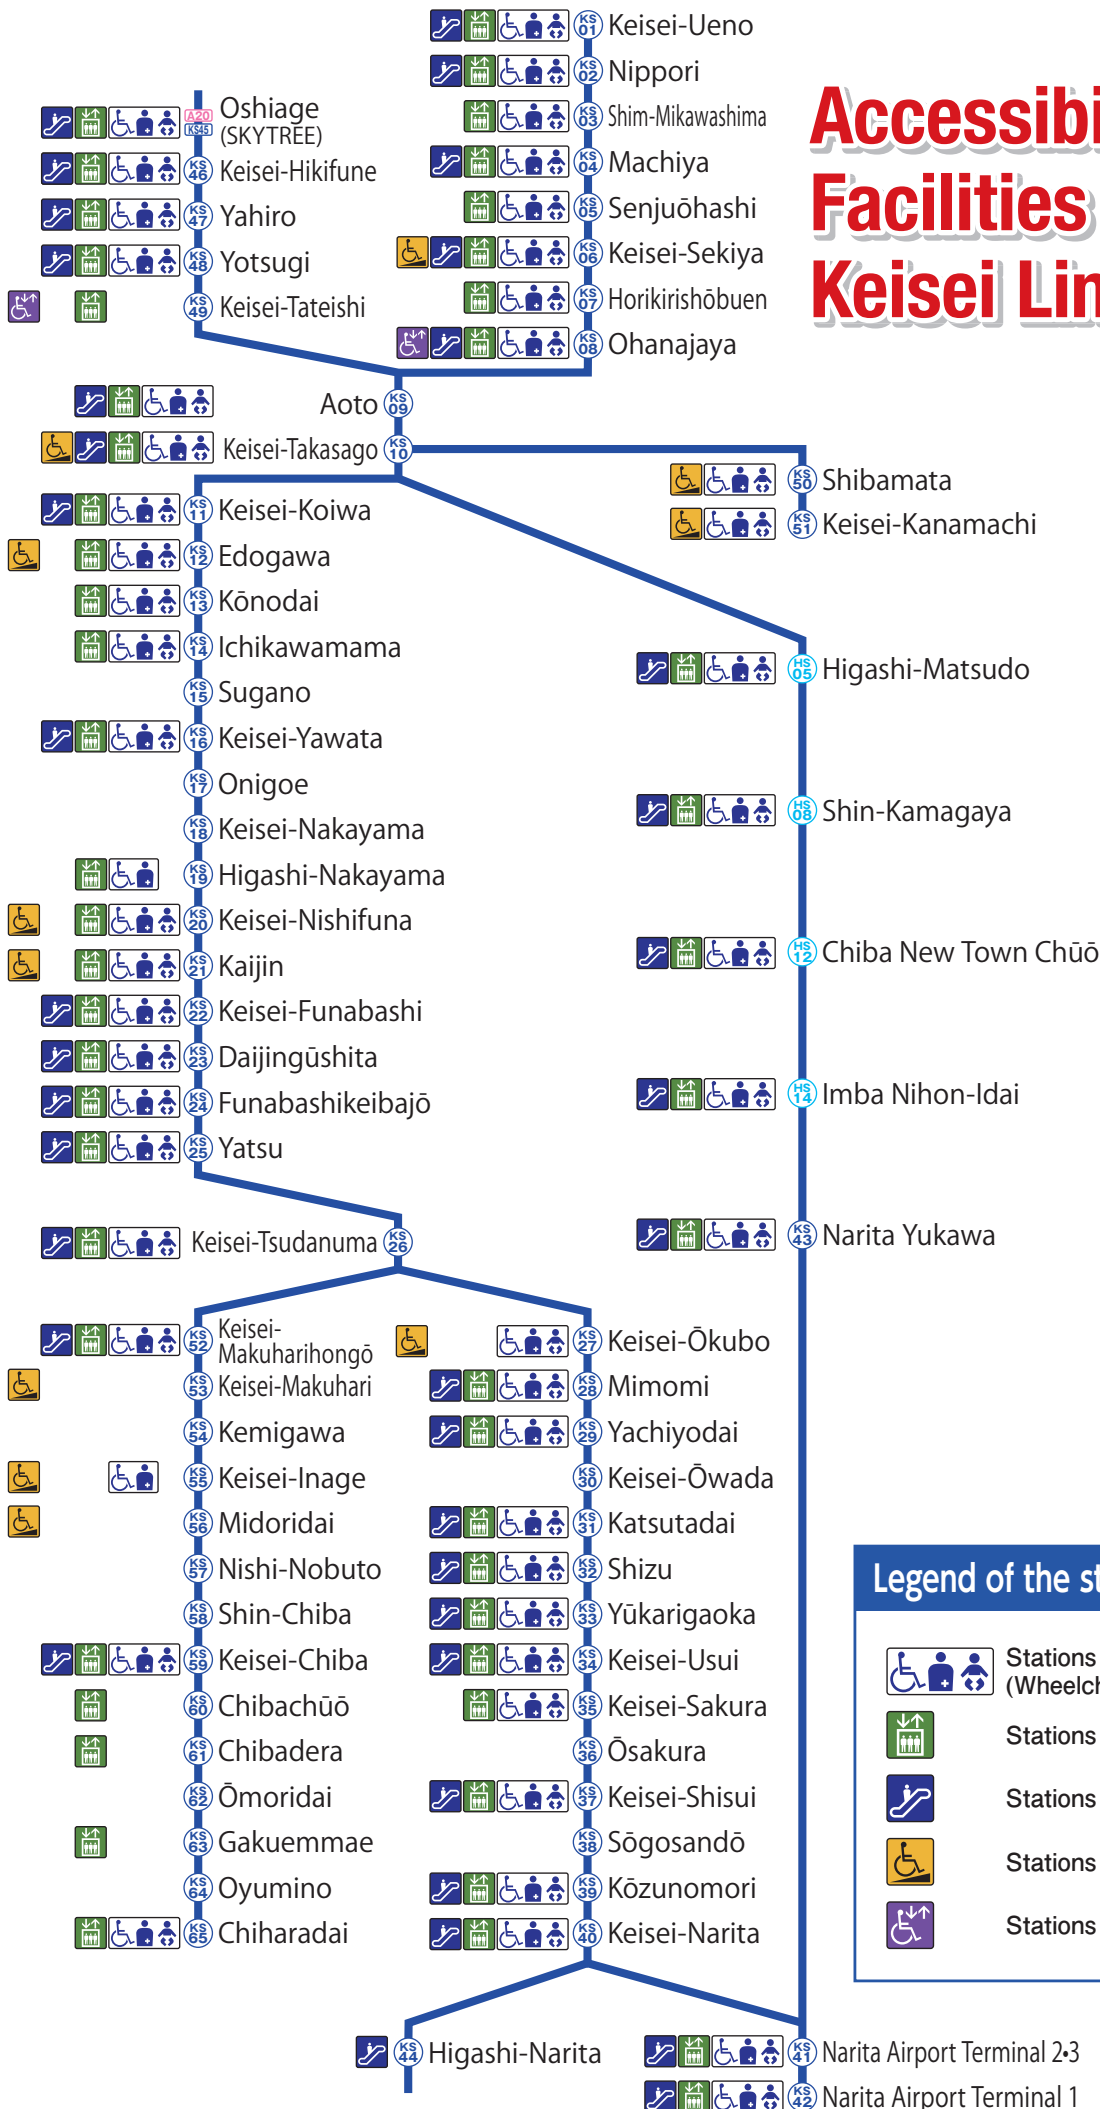

# Accessibility Facilities map of Keisei Line stations

(As of end-March 2016)

### Legend of the station facility symbols

- Stations with Multipurpose Restroom (Wheelchair / Ostomate / Baby Seat)
- Stations with Elevators
- Stations with Escalators
- Stations with Wheelchair Slope
- Stations with Wheelchair Escalator