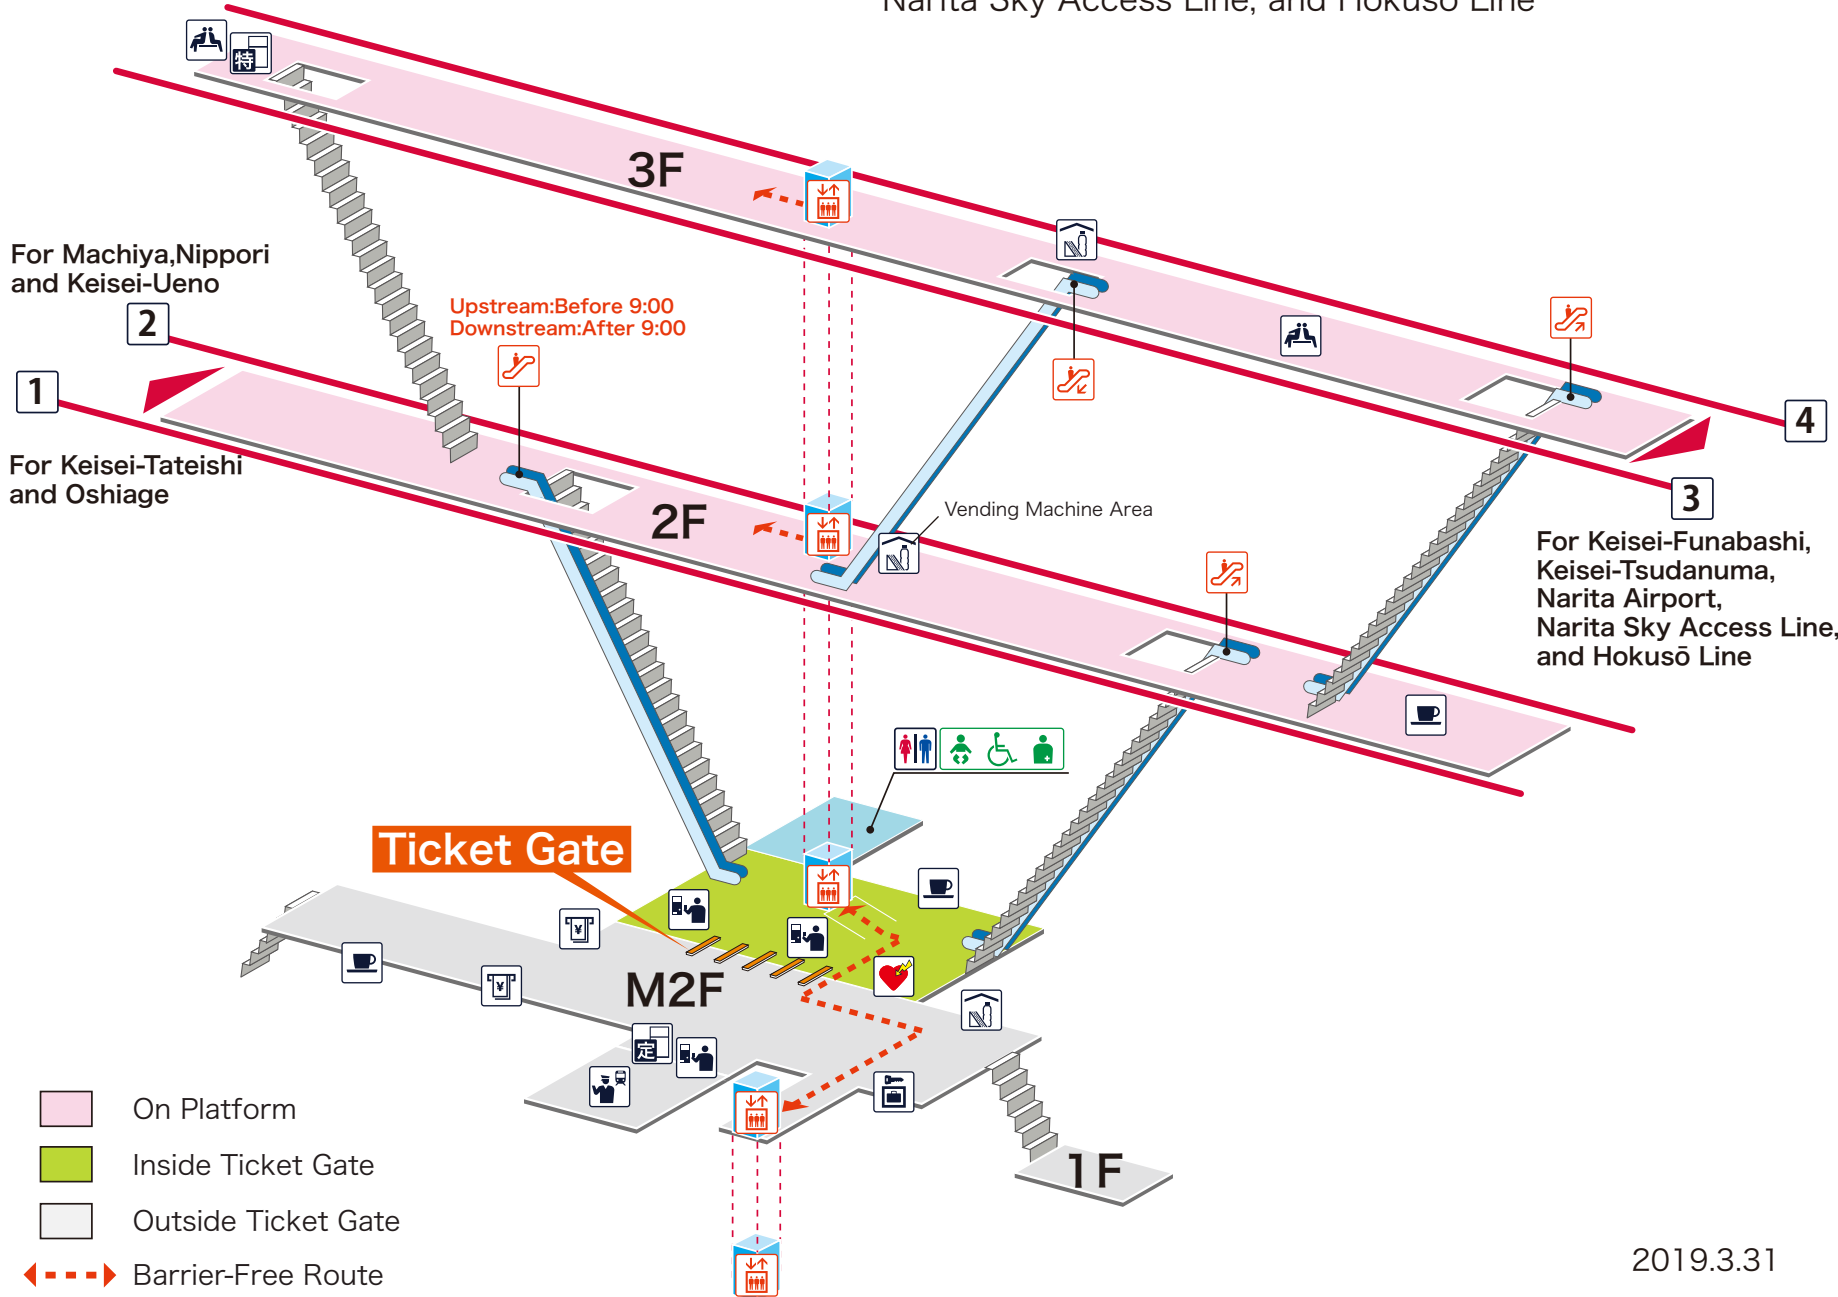

- 1 Oshiage Line For Keisei-Tateishi, To Oshiage
- 2 Keisei Main Line For Machiya, Nippori and Keisei-Ueno
- 3 4 Keisei Main Line For Keisei-Funabashi, Keisei-Tsudanuma and Narita Airport, Narita Sky Access Line, and Hokusō Line

- On Platform
- Inside Ticket Gate
- Outside Ticket Gate
- Barrier-Free Route

Legend

- Station Office
- Tickets/Fair Adjustment Office
- Commuting Pass Ticket Office
- Limited Express Ticket Window
- Vending Machine for Commuting Pass
- Vending Machine for Limited Express Ticket
- Elevator
- Escalator
- Stair Lift
- Slope
- Restroom
- Baby Seat
- Wheelchair Restroom
- Ostomate
- Shop
- Convenience Store
- Waiting Room
- Lost and Found
- Café
- AED (Automated External Defibrillator)
- ATM
- Coin Locker
- Bus Stop
- Taxi Stand
- Question & answer
- Information